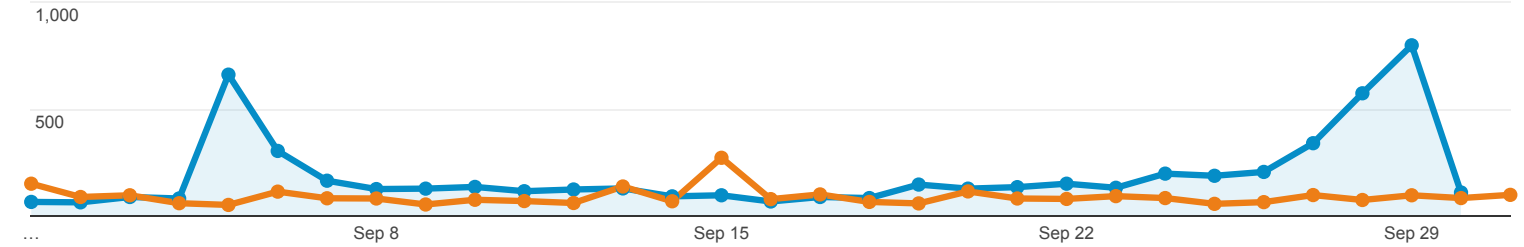

Pages

All Users +0.00% Pageviews

Sep 1, 2018 - Sep 30, 2018
Compare to: Aug 1, 2018 - Aug 31, 2018

Explorer

Sep 1, 2018 - Sep 30, 2018: ● Pageviews
Aug 1, 2018 - Aug 31, 2018: ● Pageviews

Page	Pageviews	Pageviews
	105.49% ↑ 5,694 vs 2,771	105.49% ↑ 5,694 vs 2,771
1. /business/cornish-apple-festival/		
Sep 1, 2018 - Sep 30, 2018	1,995	35.04%
Aug 1, 2018 - Aug 31, 2018	185	6.68%
2. /events-event-venues/annual-cornish-apple-festival/		
Sep 1, 2018 - Sep 30, 2018	1,349	23.69%
Aug 1, 2018 - Aug 31, 2018	178	6.42%
3. /		
Sep 1, 2018 - Sep 30, 2018	537	9.43%
Aug 1, 2018 - Aug 31, 2018	632	22.81%
4. /2018-cab-members/		
Sep 1, 2018 - Sep 30, 2018	167	2.93%
Aug 1, 2018 - Aug 31, 2018	197	7.11%
5. /how-to-find-cornish/		
Sep 1, 2018 - Sep 30, 2018	158	2.77%
Aug 1, 2018 - Aug 31, 2018	27	0.97%
6. /business/your-weekly-shopping-guide/		
Sep 1, 2018 - Sep 30, 2018	121	2.13%
Aug 1, 2018 - Aug 31, 2018	117	4.22%
7. /calendar/		
Sep 1, 2018 - Sep 30, 2018	90	1.58%
Aug 1, 2018 - Aug 31, 2018	55	1.98%
8. /404.html?page=/maps.html&from=		
Sep 1, 2018 - Sep 30, 2018	89	1.56%
Aug 1, 2018 - Aug 31, 2018	4	0.14%
9. /shopping/		
Sep 1, 2018 - Sep 30, 2018	60	1.05%

	Sep 1, 2018 - Sep 30, 2018		86	1.03%
	Aug 1, 2018 - Aug 31, 2018		87	3.14%
10.	/events-event-venues/			
	Sep 1, 2018 - Sep 30, 2018		59	1.04%
	Aug 1, 2018 - Aug 31, 2018		39	1.41%

Rows 1 - 10 of 338