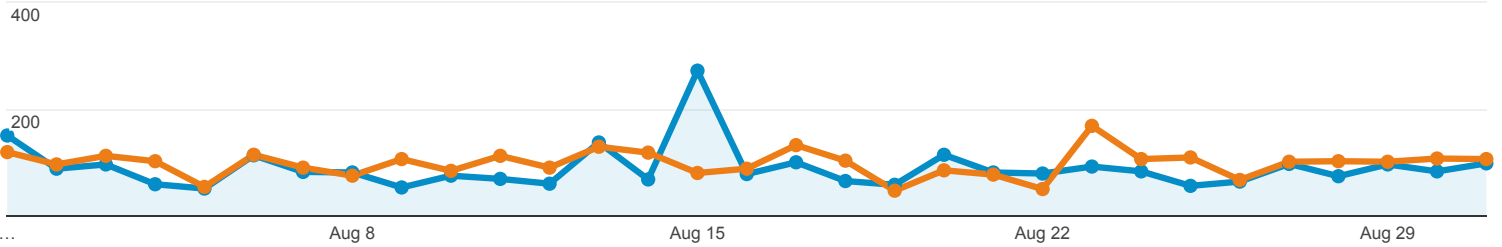

Pages

All Users +0.00% Pageviews

Aug 1, 2018 - Aug 31, 2018
Compare to: Jul 1, 2018 - Jul 31, 2018

Explorer

Aug 1, 2018 - Aug 31, 2018: ● Pageviews
Jul 1, 2018 - Jul 31, 2018: ● Pageviews

Page	Pageviews	Pageviews
	8.55% ↓ 2,771 vs 3,030	8.55% ↓ 2,771 vs 3,030
1. /		
Aug 1, 2018 - Aug 31, 2018	632	22.81%
Jul 1, 2018 - Jul 31, 2018	627	20.69%
2. /2018-cab-members/		
Aug 1, 2018 - Aug 31, 2018	197	7.11%
Jul 1, 2018 - Jul 31, 2018	231	7.62%
3. /business/cornish-apple-festival/		
Aug 1, 2018 - Aug 31, 2018	185	6.68%
Jul 1, 2018 - Jul 31, 2018	91	3.00%
4. /events-event-venues/annual-cornish-apple-festival/		
Aug 1, 2018 - Aug 31, 2018	178	6.42%
Jul 1, 2018 - Jul 31, 2018	57	1.88%
5. /business/your-weekly-shopping-guide/		
Aug 1, 2018 - Aug 31, 2018	117	4.22%
Jul 1, 2018 - Jul 31, 2018	140	4.62%
6. /shopping/		
Aug 1, 2018 - Aug 31, 2018	87	3.14%
Jul 1, 2018 - Jul 31, 2018	129	4.26%
7. /dining-lodging/		
Aug 1, 2018 - Aug 31, 2018	73	2.63%
Jul 1, 2018 - Jul 31, 2018	76	2.51%
8. /calendar/		
Aug 1, 2018 - Aug 31, 2018	55	1.98%
Jul 1, 2018 - Jul 31, 2018	152	5.02%
9. /directory-of-municipal-services/		
Aug 1, 2018 - Aug 31, 2018	51	1.84%