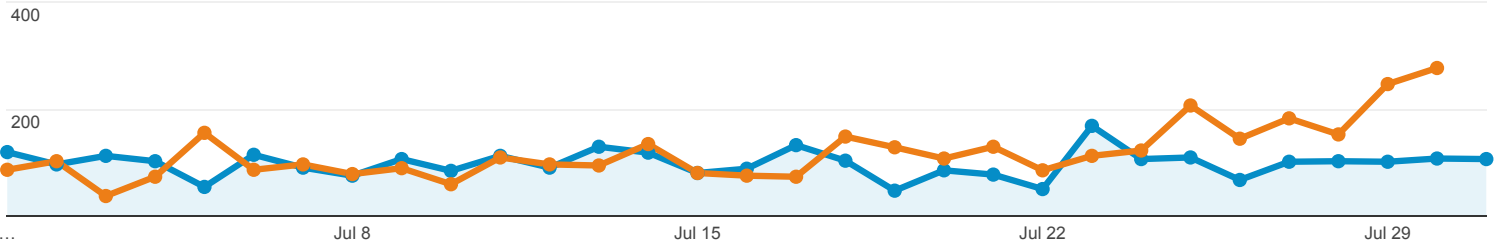

Pages

All Users +0.00% Pageviews

Jul 1, 2018 - Jul 31, 2018
Compare to: Jun 1, 2018 - Jun 30, 2018

Explorer

Jul 1, 2018 - Jul 31, 2018: ● Pageviews
Jun 1, 2018 - Jun 30, 2018: ● Pageviews

Page	Pageviews	Pageviews
	14.86% ↓ 3,030 vs 3,559	14.86% ↓ 3,030 vs 3,559
1. /		
Jul 1, 2018 - Jul 31, 2018	627	20.69%
Jun 1, 2018 - Jun 30, 2018	496	13.94%
2. /2018-cab-members/		
Jul 1, 2018 - Jul 31, 2018	231	7.62%
Jun 1, 2018 - Jun 30, 2018	409	11.49%
3. /calendar/		
Jul 1, 2018 - Jul 31, 2018	152	5.02%
Jun 1, 2018 - Jun 30, 2018	115	3.23%
4. /business/your-weekly-shopping-guide/		
Jul 1, 2018 - Jul 31, 2018	140	4.62%
Jun 1, 2018 - Jun 30, 2018	159	4.47%
5. /shopping/		
Jul 1, 2018 - Jul 31, 2018	129	4.26%
Jun 1, 2018 - Jun 30, 2018	70	1.97%
6. /business/cornish-apple-festival/		
Jul 1, 2018 - Jul 31, 2018	91	3.00%
Jun 1, 2018 - Jun 30, 2018	36	1.01%
7. /dining-lodging/		
Jul 1, 2018 - Jul 31, 2018	76	2.51%
Jun 1, 2018 - Jun 30, 2018	68	1.91%
8. /services/		
Jul 1, 2018 - Jul 31, 2018	64	2.11%
Jun 1, 2018 - Jun 30, 2018	24	0.67%
9. /business/the-perkins-house-bed-breakfast/		
Jul 1, 2018 - Jul 31, 2018	60	1.98%