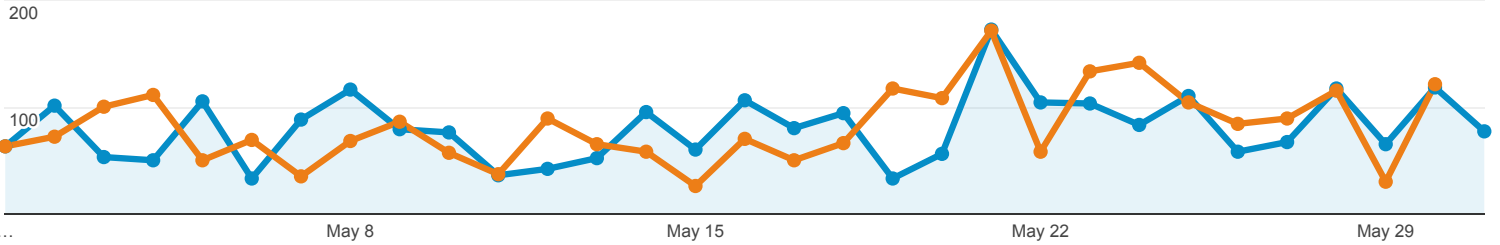

Pages

All Users +0.00% Pageviews

May 1, 2018 - May 31, 2018
Compare to: Apr 1, 2018 - Apr 30, 2018

Explorer

May 1, 2018 - May 31, 2018: ● Pageviews
Apr 1, 2018 - Apr 30, 2018: ● Pageviews

Page	Pageviews	Pageviews
	2.01% 2,492 vs 2,443	2.01% 2,492 vs 2,443
1. /		
May 1, 2018 - May 31, 2018	487	19.54%
Apr 1, 2018 - Apr 30, 2018	551	22.55%
2. /2018-cab-members/		
May 1, 2018 - May 31, 2018	406	16.29%
Apr 1, 2018 - Apr 30, 2018	287	11.75%
3. /calendar/		
May 1, 2018 - May 31, 2018	90	3.61%
Apr 1, 2018 - Apr 30, 2018	79	3.23%
4. /event/cornish-strawberry-festival/		
May 1, 2018 - May 31, 2018	69	2.77%
Apr 1, 2018 - Apr 30, 2018	50	2.05%
5. /shopping/		
May 1, 2018 - May 31, 2018	63	2.53%
Apr 1, 2018 - Apr 30, 2018	46	1.88%
6. /business/your-weekly-shopping-guide/		
May 1, 2018 - May 31, 2018	57	2.29%
Apr 1, 2018 - Apr 30, 2018	51	2.09%
7. /business/cornish-historical-society/		
May 1, 2018 - May 31, 2018	54	2.17%
Apr 1, 2018 - Apr 30, 2018	36	1.47%
8. /directory-of-municipal-services/		
May 1, 2018 - May 31, 2018	42	1.69%
Apr 1, 2018 - Apr 30, 2018	40	1.64%
9. /index.html		

	May 1, 2018 - May 31, 2018		40	 1.61%
	Apr 1, 2018 - Apr 30, 2018		0	0.00%
10.	/events-event-venues/			
	May 1, 2018 - May 31, 2018		38	 1.52%
	Apr 1, 2018 - Apr 30, 2018		31	 1.27%

Rows 1 - 10 of 438