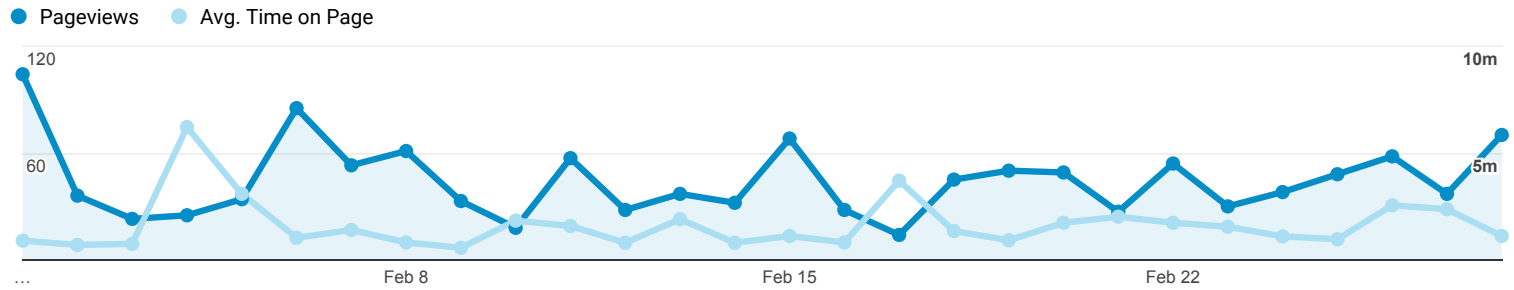

Pages

All Users
100.00% Pageviews

Feb 1, 2018 - Feb 28, 2018

Explorer

Page Title	Pageviews	Unique Pageviews	Avg. Time on Page	Entrances	Bounce Rate	% Exit	Page Value
	1,242 % of Total: 100.00% (1,242)	1,024 % of Total: 100.00% (1,024)	00:01:24 Avg for View: 00:01:24 (0.00%)	500 % of Total: 100.00% (500)	51.77% Avg for View: 51.77% (0.00%)	40.26% Avg for View: 40.26% (0.00%)	\$0.00 % of Total: 0.00% (\$0.00)
1. Cornish Association of Business	277 (22.30%)	207 (20.21%)	00:01:18	195 (39.00%)	41.03%	42.24%	\$0.00 (0.00%)
2. 2018 CAB Members - Cornish Association of Business	61 (4.91%)	53 (5.18%)	00:05:08	28 (5.60%)	71.43%	65.57%	\$0.00 (0.00%)
3. Calendar of Events - Cornish Association of Business	57 (4.59%)	35 (3.42%)	00:00:48	14 (2.80%)	64.29%	28.07%	\$0.00 (0.00%)
4. Page not found - Cornish Association of Business	43 (3.46%)	37 (3.61%)	00:02:59	32 (6.40%)	46.88%	46.51%	\$0.00 (0.00%)
5. Shopping - Cornish Association of Business	37 (2.98%)	28 (2.73%)	00:01:50	16 (3.20%)	62.50%	45.95%	\$0.00 (0.00%)
6. About Cornish & CAB - Cornish Association of Business	36 (2.90%)	29 (2.83%)	00:00:44	7 (1.40%)	28.57%	38.89%	\$0.00 (0.00%)
7. Dining & Lodging - Cornish Association of Business	31 (2.50%)	22 (2.15%)	00:01:15	0 (0.00%)	0.00%	29.03%	\$0.00 (0.00%)
8. The Perkins House Bed & Breakfast - Cornish Association of Business	30 (2.42%)	22 (2.15%)	00:01:25	15 (3.00%)	53.33%	46.67%	\$0.00 (0.00%)
9. Directory of Municipal Services - Cornish Association of Business	27 (2.17%)	22 (2.15%)	00:01:22	0 (0.00%)	0.00%	29.63%	\$0.00 (0.00%)
10. Services - Cornish Association of Business	23 (1.85%)	21 (2.05%)	00:00:31	1 (0.20%)	100.00%	39.13%	\$0.00 (0.00%)
11. Cornish Apple Festival - Cornish Association of Business	22 (1.77%)	20 (1.95%)	00:00:51	15 (3.00%)	86.67%	68.18%	\$0.00 (0.00%)
12. Lodging - Cornish Association of Business	20 (1.61%)	17 (1.66%)	00:00:35	6 (1.20%)	50.00%	35.00%	\$0.00 (0.00%)
13. Book Club with Lea Moon "The Untethered Soul" - Cornish Association of Business	19 (1.53%)	16 (1.56%)	00:02:44	13 (2.60%)	84.62%	63.16%	\$0.00 (0.00%)
14. Contact Form - Cornish Association of Business	19 (1.53%)	14 (1.37%)	00:03:41	1 (0.20%)	100.00%	31.58%	\$0.00 (0.00%)
15. 2017 CAB Members - Cornish Association of Business	15 (1.21%)	10 (0.98%)	00:03:48	3 (0.60%)	33.33%	33.33%	\$0.00 (0.00%)
16. Events & Event Venues - Cornish Association of Business	14 (1.13%)	12 (1.17%)	00:00:47	3 (0.60%)	33.33%	42.86%	\$0.00 (0.00%)
17. Sacopee Valley Health Center - Cornish Association of Business	14 (1.13%)	11 (1.07%)	00:04:17	5 (1.00%)	40.00%	50.00%	\$0.00 (0.00%)
18. Antique Shopping - Cornish Association of Business	12 (0.97%)	11 (1.07%)	00:00:21	4 (0.80%)	75.00%	50.00%	\$0.00 (0.00%)
19. Cornish Historical Society, Inc. - Cornish Association of Business	12 (0.97%)	12 (1.17%)	00:02:03	5 (1.00%)	80.00%	66.67%	\$0.00 (0.00%)