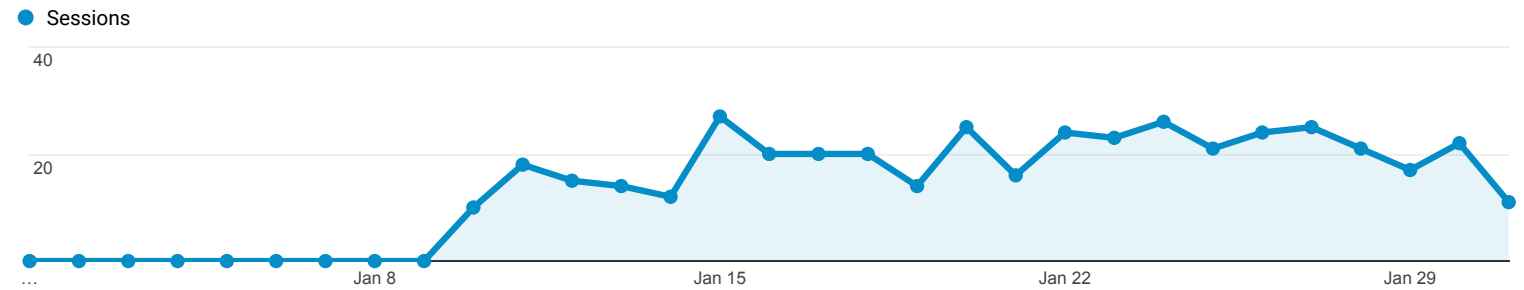

Landing Pages

All Users
100.00% Entrances

Jan 1, 2018 - Jan 31, 2018

Explorer

Summary

Landing Page	Acquisition			Behavior			Conversions		
	Sessions	% New Sessions	New Users	Bounce Rate	Pages / Session	Avg. Session Duration	Goal Conversion Rate	Goal Completions	Goal Value
	425 % of Total: 100.00% (425)	80.47% Avg for View: 80.24% (0.29%)	342 % of Total: 100.29% (341)	57.88% Avg for View: 57.88% (0.00%)	2.45 Avg for View: 2.45 (0.00%)	00:02:18 Avg for View: 00:02:18 (0.00%)	0.00% Avg for View: 0.00% (0.00%)	0 % of Total: 0.00% (0)	\$0.00 % of Total: 0.00% (0)
1. /	196 (46.12%)	78.57%	154 (45.03%)	51.53%	3.08	00:03:09	0.00%	0 (0.00%)	\$0.00 (0.00%)
2. /2017-cab-members/	20 (4.71%)	80.00%	16 (4.68%)	75.00%	1.25	00:00:41	0.00%	0 (0.00%)	\$0.00 (0.00%)
3. /business/cornish-apple-festival/	17 (4.00%)	76.47%	13 (3.80%)	70.59%	1.71	00:02:00	0.00%	0 (0.00%)	\$0.00 (0.00%)
4. /shopping/	14 (3.29%)	64.29%	9 (2.63%)	85.71%	2.07	00:00:29	0.00%	0 (0.00%)	\$0.00 (0.00%)
5. /business-directory-search/	9 (2.12%)	100.00%	9 (2.63%)	55.56%	1.67	00:03:47	0.00%	0 (0.00%)	\$0.00 (0.00%)
6. /calendar/	9 (2.12%)	88.89%	8 (2.34%)	44.44%	3.11	00:00:36	0.00%	0 (0.00%)	\$0.00 (0.00%)
7. /cornish-sponsorship-opportunities/	8 (1.88%)	87.50%	7 (2.05%)	37.50%	3.75	00:05:49	0.00%	0 (0.00%)	\$0.00 (0.00%)
8. /event/cornish-strawberry-festival/	7 (1.65%)	85.71%	6 (1.75%)	28.57%	4.43	00:04:23	0.00%	0 (0.00%)	\$0.00 (0.00%)
9. /about-cornish-cab/	6 (1.41%)	100.00%	6 (1.75%)	66.67%	2.67	00:07:23	0.00%	0 (0.00%)	\$0.00 (0.00%)
10. /business/the-perkins-house-bed-breakfast/	5 (1.18%)	100.00%	5 (1.46%)	100.00%	1.00	00:00:00	0.00%	0 (0.00%)	\$0.00 (0.00%)
11. /business/the-root-leaf-tea-shoppe-and-apothecary/	5 (1.18%)	100.00%	5 (1.46%)	60.00%	1.20	00:00:13	0.00%	0 (0.00%)	\$0.00 (0.00%)
12. /business/the-smith-co/	5 (1.18%)	60.00%	3 (0.88%)	100.00%	1.00	00:00:00	0.00%	0 (0.00%)	\$0.00 (0.00%)
13. /recreation-entertainment/	5 (1.18%)	100.00%	5 (1.46%)	80.00%	1.40	00:00:10	0.00%	0 (0.00%)	\$0.00 (0.00%)
14. /business/cornish-historical-society/	4 (0.94%)	100.00%	4 (1.17%)	50.00%	1.25	00:00:08	0.00%	0 (0.00%)	\$0.00 (0.00%)
15. /directory-of-municipal-services/	4 (0.94%)	25.00%	1 (0.29%)	50.00%	1.75	00:07:16	0.00%	0 (0.00%)	\$0.00 (0.00%)
16. /event/the-cornish-antique-show-vintage-fair/	4 (0.94%)	100.00%	4 (1.17%)	25.00%	2.00	00:00:44	0.00%	0 (0.00%)	\$0.00 (0.00%)
17. /404.html?page=/about_cornish_apple_festival.html&from=	3 (0.71%)	66.67%	2 (0.58%)	0.00%	2.33	00:01:54	0.00%	0 (0.00%)	\$0.00 (0.00%)