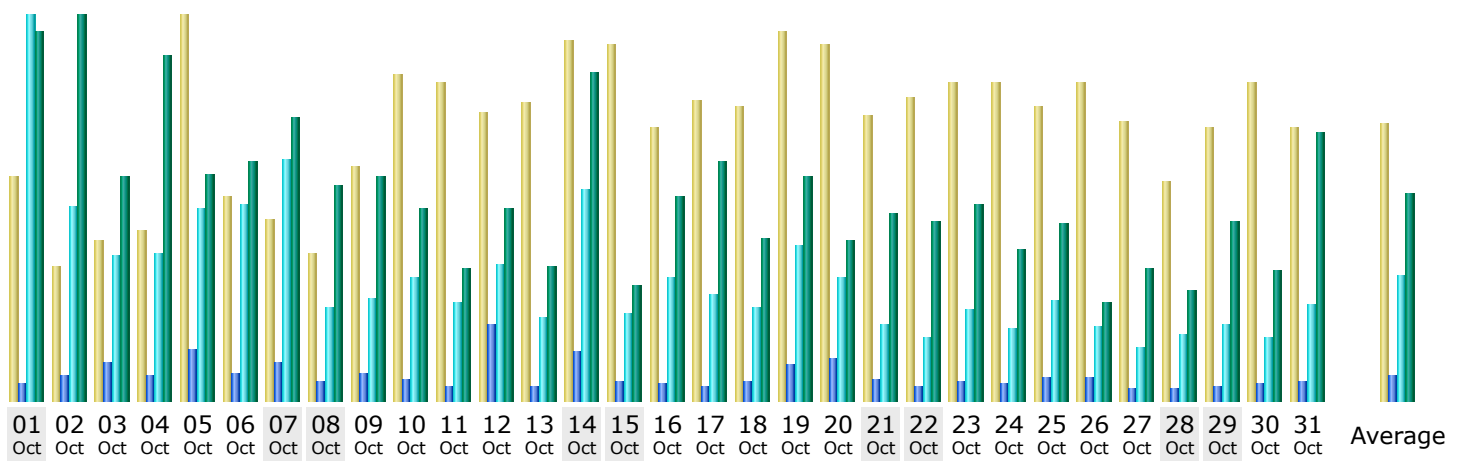

Last Update: 12 Nov 2017 - 06:12

Reported period:

Summary

Reported period Month Oct 2017
 First visit 01 Oct 2017 - 00:15
 Last visit 31 Oct 2017 - 23:51

	Unique visitors	Number of visits	Pages	Hits	Bandwidth
Viewed traffic *	3,739	4,384 (1.17 visits/visitor)	10,873 (2.48 Pages/Visit)	54,877 (12.51 Hits/Visit)	6.82 GB (1631.59 KB/Visit)
Not viewed traffic *			13,366	19,916	1.41 GB

Days of month

Day	Number of visits	Pages	Hits	Bandwidth
01 Oct 2017	114	215	5,490	403.95 MB
02 Oct 2017	68	347	2,764	420.40 MB
03 Oct 2017	81	543	2,052	243.73 MB
04 Oct 2017	87	346	2,086	378.11 MB
05 Oct 2017	197	703	2,719	245.48 MB
06 Oct 2017	104	366	2,779	260.62 MB
07 Oct 2017	93	543	3,439	308.86 MB
08 Oct 2017	75	268	1,326	235.16 MB
09 Oct 2017	120	385	1,446	244.16 MB
10 Oct 2017	167	296	1,748	209.97 MB
11 Oct 2017	163	212	1,401	144.76 MB
12 Oct 2017	147	1,083	1,935	210.09 MB
13 Oct 2017	153	213	1,184	146.07 MB
14 Oct 2017	184	687	3,002	358.46 MB
15 Oct 2017	182	256	1,227	123.79 MB
16 Oct 2017	139	231	1,759	222.98 MB
17 Oct 2017	154	201	1,498	261.05 MB
18 Oct 2017	150	258	1,313	177.14 MB
19 Oct 2017	189	499	2,203	244.22 MB
20 Oct 2017	182	600	1,743	174.48 MB
21 Oct 2017	146	289	1,092	203.36 MB
22 Oct 2017	155	192	906	195.65 MB
23 Oct 2017	162	250	1,286	213.99 MB
24 Oct 2017	163	217	1,015	163.84 MB
25 Oct 2017	150	318	1,428	192.50 MB
26 Oct 2017	163	318	1,041	106.63 MB
27 Oct 2017	143	169	750	143.11 MB
28 Oct 2017	112	164	924	120.83 MB
29 Oct 2017	140	207	1,069	195.77 MB
30 Oct 2017	162	229	888	142.11 MB
31 Oct 2017	139	268	1,364	294.01 MB
Average	141	350	1,770	225.33 MB
Total	4,384	10,873	54,877	6.82 GB