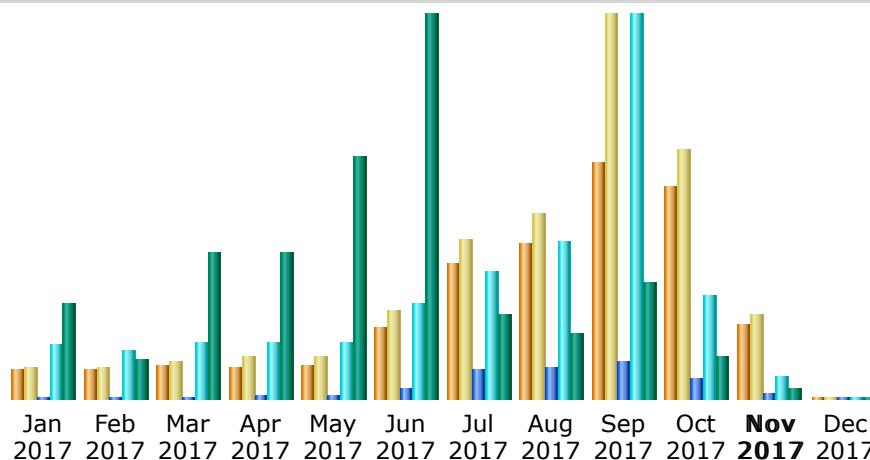

Last Update: 12 Nov 2017 - 06:12

Reported period:

Summary

Reported period Month Oct 2017
First visit 01 Oct 2017 - 00:15
Last visit 31 Oct 2017 - 23:51

	Unique visitors	Number of visits	Pages	Hits	Bandwidth
Viewed traffic *	3,739	4,384 (1.17 visits/visitor)	10,873 (2.48 Pages/Visit)	54,877 (12.51 Hits/Visit)	6.82 GB (1631.59 KB/Visit)
Not viewed traffic *			13,366	19,916	1.41 GB

* Not viewed traffic includes traffic generated by robots, worms, or replies with special HTTP status codes.

Monthly history

Month	Unique visitors	Number of visits	Pages	Hits	Bandwidth
Jan 2017	521	562	873	28,458	15.67 GB
Feb 2017	504	542	739	25,150	6.50 GB
Mar 2017	588	651	915	29,555	24.11 GB
Apr 2017	563	737	1,203	30,170	23.99 GB
May 2017	586	746	1,284	29,828	39.89 GB
Jun 2017	1,275	1,567	5,172	50,145	63.16 GB
Jul 2017	2,389	2,802	14,694	66,733	14.00 GB
Aug 2017	2,734	3,253	15,862	83,060	10.83 GB
Sep 2017	4,172	6,788	19,353	202,507	19.17 GB
Oct 2017	3,739	4,384	10,873	54,877	6.82 GB
Nov 2017	1,312	1,478	2,957	11,531	1.68 GB
Dec 2017	0	0	0	0	0
Total	18,383	23,510	73,925	612,014	225.83 GB

Days of month