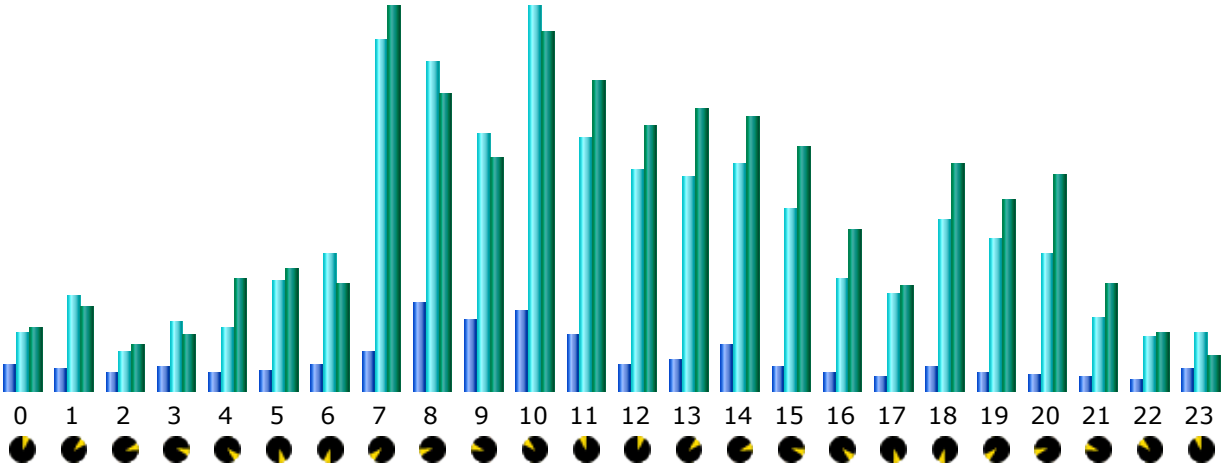

Hours

Hours	Pages	Hits	Bandwidth	Hours	Pages	Hits	Bandwidth
00	393	821	101.93 MB	12	383	3,148	425.90 MB
01	308	1,364	134.41 MB	13	448	3,058	454.17 MB
02	267	558	72.42 MB	14	656	3,242	442.60 MB
03	355	979	92.04 MB	15	364	2,595	394.10 MB
04	262	901	180.53 MB	16	263	1,587	260.29 MB
05	295	1,577	197.06 MB	17	205	1,391	168.83 MB
06	369	1,972	172.01 MB	18	339	2,454	365.15 MB
07	570	5,013	618.05 MB	19	247	2,169	305.91 MB
08	1,275	4,692	477.70 MB	20	241	1,963	347.04 MB
09	1,021	3,674	374.63 MB	21	187	1,036	171.95 MB
10	1,139	5,473	577.35 MB	22	162	772	93.55 MB
11	816	3,615	500.22 MB	23	308	823	57.42 MB

Locales (Top 25) - [Full list](#)

Locales	Pages	Hits	Bandwidth