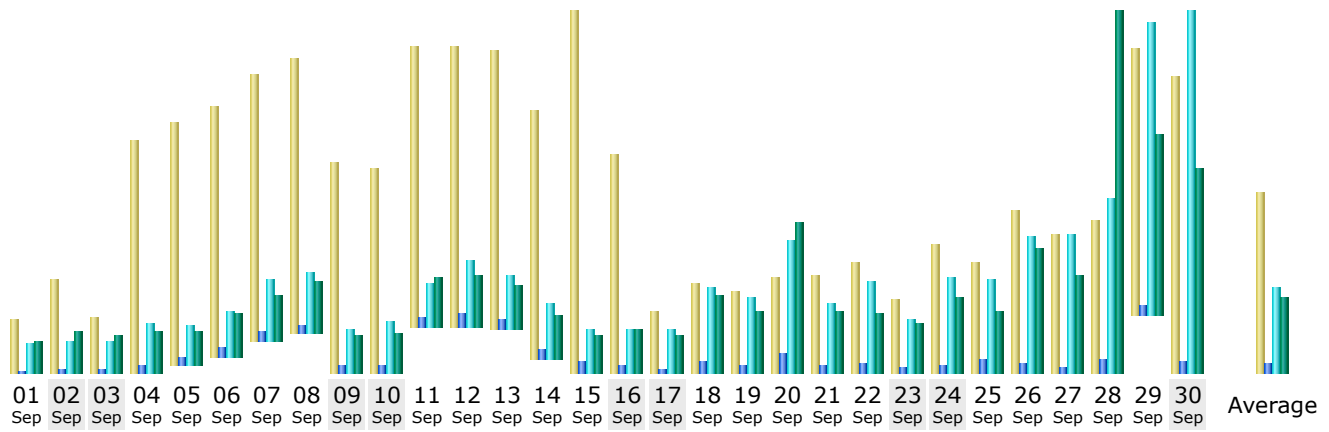

Day	Number of visits	Pages	Hits	Bandwidth
01 Sep 2017	66	135	2,217	276.00 MB
02 Sep 2017	117	299	2,471	352.79 MB
03 Sep 2017	69	173	2,419	315.32 MB
04 Sep 2017	292	577	3,868	358.74 MB
05 Sep 2017	304	569	2,993	294.21 MB
06 Sep 2017	314	722	3,539	379.16 MB
07 Sep 2017	333	754	4,861	396.09 MB
08 Sep 2017	344	607	4,704	450.48 MB
09 Sep 2017	264	547	3,400	326.84 MB
10 Sep 2017	257	527	3,942	331.24 MB
11 Sep 2017	352	730	3,408	426.84 MB
12 Sep 2017	353	1,091	5,189	441.72 MB
13 Sep 2017	349	722	4,167	377.35 MB
14 Sep 2017	312	686	4,378	366.84 MB
15 Sep 2017	454	941	3,400	327.74 MB
16 Sep 2017	274	523	3,408	378.36 MB
17 Sep 2017	77	220	3,397	325.76 MB
18 Sep 2017	111	826	6,750	676.31 MB
19 Sep 2017	103	558	5,831	533.66 MB
20 Sep 2017	121	1,432	10,241	1.27 GB
21 Sep 2017	123	485	5,430	525.20 MB
22 Sep 2017	137	684	7,205	505.79 MB
23 Sep 2017	91	341	4,242	418.95 MB
24 Sep 2017	160	488	7,449	646.67 MB
25 Sep 2017	137	1,100	7,357	537.38 MB
26 Sep 2017	203	630	10,612	1.04 GB
27 Sep 2017	174	418	10,716	839.53 MB
28 Sep 2017	190	946	13,633	3.06 GB
29 Sep 2017	334	764	22,934	1.51 GB
30 Sep 2017	373	858	28,346	1.73 GB
Average	226	645	6,750	654.29 MB
Total	6,788	19,353	202,507	19.17 GB

Days of week