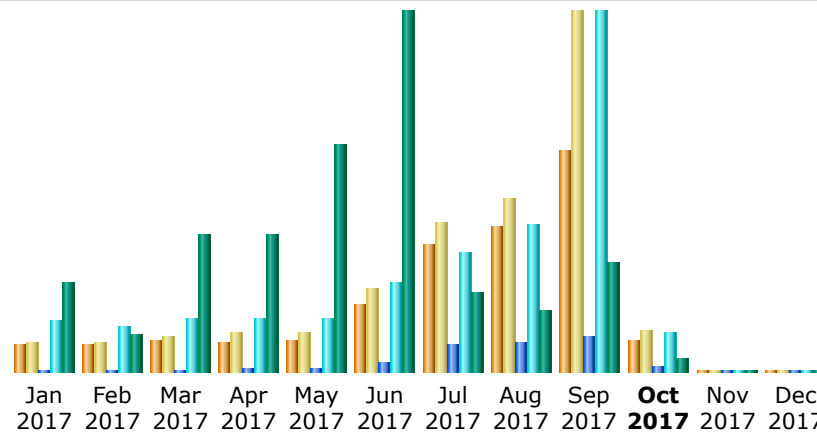

Last Update: 08 Oct 2017 - 07:11

Reported period:

Summary

Reported period Month Sep 2017
First visit 01 Sep 2017 - 00:02
Last visit 30 Sep 2017 - 23:57

	Unique visitors	Number of visits	Pages	Hits	Bandwidth
Viewed traffic *	4,172	6,788 (1.62 visits/visitor)	19,353 (2.85 Pages/Visit)	202,507 (29.83 Hits/Visit)	19.17 GB (2961.05 KB/Visit)
Not viewed traffic *			13,677	23,049	1.36 GB

* Not viewed traffic includes traffic generated by robots, worms, or replies with special HTTP status codes.

Monthly history