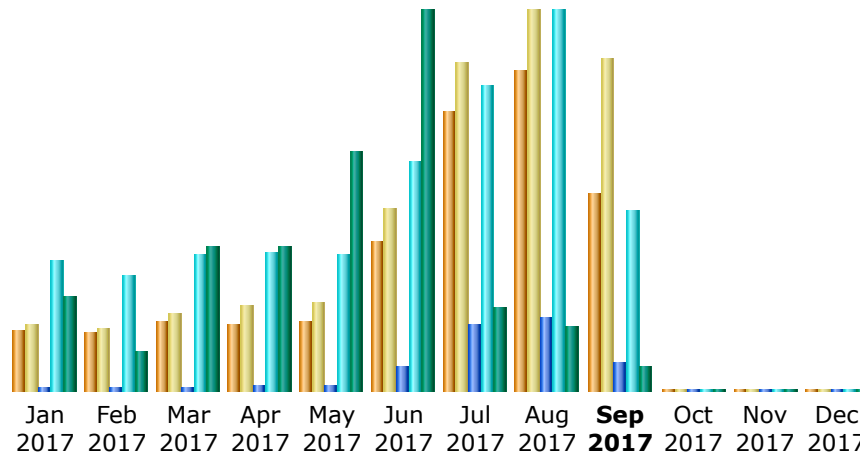

Last Update: 12 Sep 2017 - 07:17

Reported period: Jun 2017 OK

Summary

Reported period Month Jun 2017
 First visit 01 Jun 2017 - 05:40
 Last visit 30 Jun 2017 - 23:56

	Unique visitors	Number of visits	Pages	Hits	Bandwidth
Viewed traffic *	1,275	1,567 (1.22 visits/visitor)	5,172 (3.3 Pages/Visit)	50,145 (32 Hits/Visit)	63.16 GB (42263.62 KB/Visit)
Not viewed traffic *			5,829	12,775	1.50 GB

* Not viewed traffic includes traffic generated by robots, worms, or replies with special HTTP status codes.

Monthly history

Month	Unique visitors	Number of visits	Pages	Hits	Bandwidth
Jan 2017	521	562	873	28,458	15.67 GB
Feb 2017	504	542	739	25,150	6.50 GB
Mar 2017	588	651	915	29,555	24.11 GB
Apr 2017	563	737	1,203	30,170	23.99 GB
May 2017	586	746	1,284	29,828	39.89 GB
Jun 2017	1,275	1,567	5,172	50,145	63.16 GB
Jul 2017	2,389	2,802	14,694	66,733	14.00 GB
Aug 2017	2,734	3,253	15,862	83,060	10.83 GB
Sep 2017	1,684	2,849	6,140	39,254	3.87 GB
Oct 2017	0	0	0	0	0
Nov 2017	0	0	0	0	0
Dec 2017	0	0	0	0	0
Total	10,844	13,709	46,882	382,353	202.03 GB