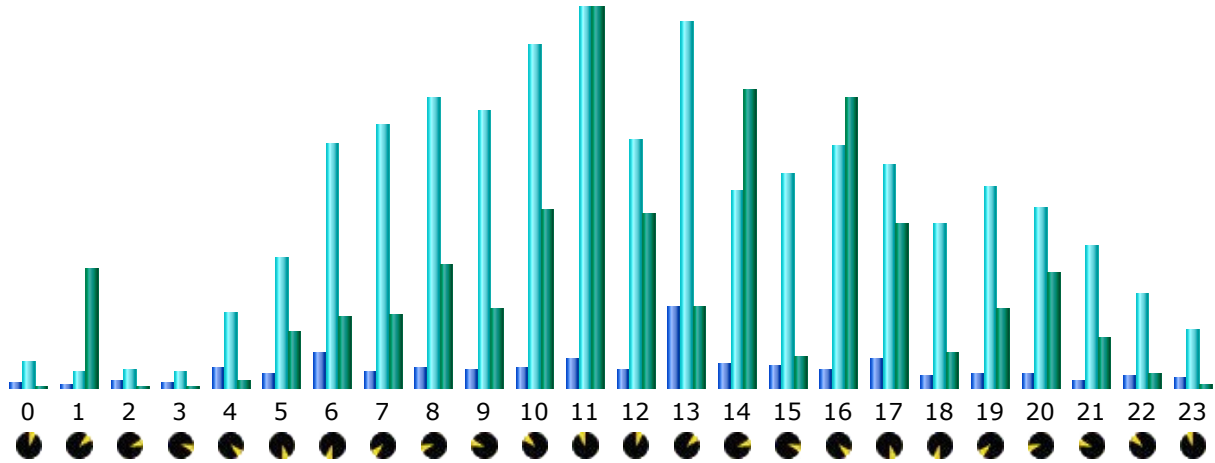

* Not viewed traffic includes traffic generated by robots, worms, or replies with special HTTP status codes.

Monthly history

Month	Unique visitors	Number of visits	Pages	Hits	Bandwidth
Jan 2017	521	562	873	28,458	15.67 GB
Feb 2017	504	542	739	25,150	6.50 GB
Mar 2017	588	651	915	29,555	24.11 GB
Apr 2017	563	737	1,203	30,170	23.99 GB
May 2017	586	746	1,284	29,828	39.89 GB
Jun 2017	1,275	1,567	5,172	50,145	63.16 GB
Jul 2017	2,389	2,802	14,694	66,733	14.00 GB
Aug 2017	2,734	3,253	15,862	83,060	10.83 GB
Sep 2017	1,684	2,849	6,140	39,254	3.87 GB
Oct 2017	0	0	0	0	0
Nov 2017	0	0	0	0	0
Dec 2017	0	0	0	0	0
Total	10,844	13,709	46,882	382,353	202.03 GB

Days of month

Day	Pages	Hits	Bandwidth
Mon	161	1,578	1.51 GB
Tue	180	1,408	1.86 GB
Wed	129	1,306	3.34 GB
Thu	186	1,729	1.73 GB
Fri	199	2,046	2.54 GB
Sat	245	2,263	2.02 GB
Sun	94	1,260	1.74 GB

Hours

Hours	Pages	Hits	Bandwidth	Hours	Pages	Hits	Bandwidth
00	59	293	25.98 MB	12	214	2,832	4.52 GB
01	40	185	3.11 GB	13	916	4,161	2.12 GB
02	84	210	8.91 MB	14	279	2,252	7.80 GB
03	56	175	4.64 MB	15	263	2,428	812.48 MB
04	224	863	206.55 MB	16	201	2,758	7.56 GB
05	160	1,483	1.43 GB	17	313	2,530	4.29 GB
06	405	2,763	1.86 GB	18	127	1,872	907.00 MB
07	191	2,996	1.88 GB	19	164	2,298	2.09 GB
08	232	3,291	3.20 GB	20	146	2,055	3.02 GB
09	211	3,155	2.05 GB	21	96	1,616	1.31 GB
10	227	3,896	4.64 GB	22	136	1,059	390.00 MB
11	331	4,323	9.90 GB	23	97	651	74.76 MB

* Robots shown here gave hits or traffic "not viewed" by visitors, so they are not included in other charts. Numbers after + are successful hits on "robots.txt" files.

Visits duration

Number of visits: 1,567 - Average: 193 s	Number of visits	Percent
0s-30s	1,196	76.3 %
30s-2mn	148	9.4 %
2mn-5mn	76	4.8 %
5mn-15mn	50	3.1 %
15mn-30mn	37	2.3 %
30mn-1h	42	2.6 %
1h+	18	1.1 %