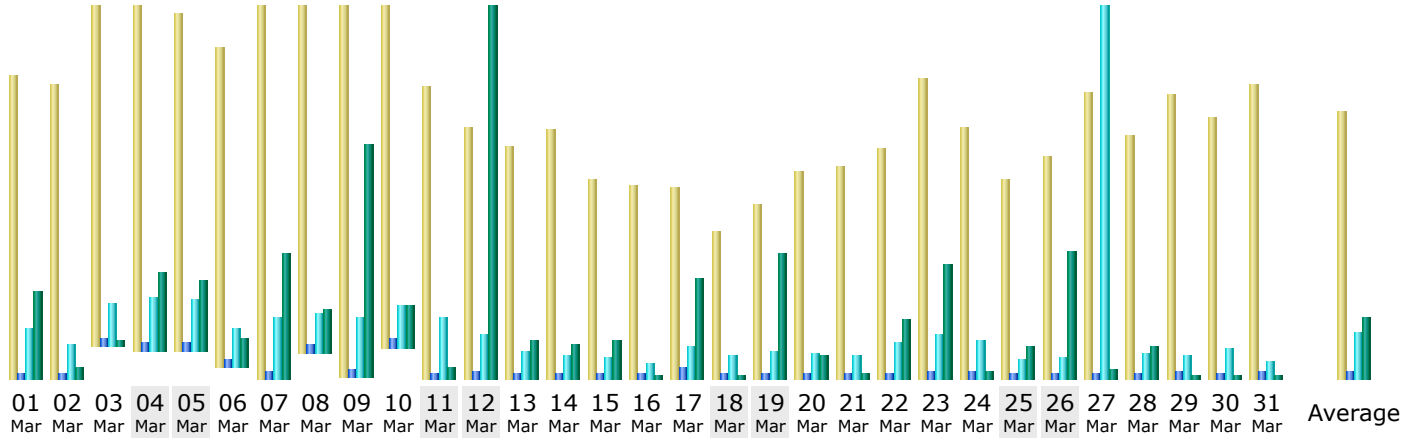

Last Update: 07 Apr 2017 - 07:06

Reported period: Mar 2017 OK

Summary

Reported period Month Mar 2017
First visit 01 Mar 2017 - 00:00
Last visit 31 Mar 2017 - 23:59

	Unique visitors	Number of visits	Pages	Hits	Bandwidth
Viewed traffic *	2,048	4,166 (2.03 visits/visitor)	7,011 (1.68 Pages/Visit)	52,041 (12.49 Hits/Visit)	19.99 GB (5031.25 KB/Visit)
Not viewed traffic *			9,461	24,793	2.25 GB

Days of month

Day	Number of visits	Pages	Hits	Bandwidth
01 Mar 2017	152	203	1,875	973.53 MB
02 Mar 2017	148	184	1,221	129.55 MB
03 Mar 2017	171	243	1,570	62.23 MB
04 Mar 2017	173	228	1,954	851.75 MB
05 Mar 2017	169	250	1,853	754.83 MB
06 Mar 2017	161	241	1,411	298.49 MB
07 Mar 2017	187	234	2,247	1.33 GB
08 Mar 2017	174	272	1,371	455.60 MB
09 Mar 2017	186	290	2,143	2.50 GB
10 Mar 2017	172	348	1,551	459.57 MB
11 Mar 2017	147	208	2,196	122.28 MB
12 Mar 2017	126	226	1,586	3.98 GB
13 Mar 2017	117	210	1,039	417.10 MB
14 Mar 2017	125	189	836	366.24 MB
15 Mar 2017	100	203	765	416.74 MB
16 Mar 2017	97	172	532	31.93 MB
17 Mar 2017	96	447	1,158	1.08 GB
18 Mar 2017	74	162	876	43.23 MB
19 Mar 2017	88	184	996	1.35 GB
20 Mar 2017	104	176	952	259.05 MB
21 Mar 2017	106	178	894	54.67 MB
22 Mar 2017	116	185	1,342	643.93 MB
23 Mar 2017	151	248	1,593	1.22 GB
24 Mar 2017	126	226	1,393	70.92 MB
25 Mar 2017	100	173	710	354.60 MB
26 Mar 2017	112	206	825	1.36 GB
27 Mar 2017	144	219	13,557	90.76 MB
28 Mar 2017	122	205	947	349.48 MB
29 Mar 2017	143	281	881	42.16 MB
30 Mar 2017	131	191	1,108	44.64 MB
31 Mar 2017	148	229	659	40.35 MB
Average	134	226	1,678	660.29 MB
Total	4,166	7,011	52,041	19.99 GB