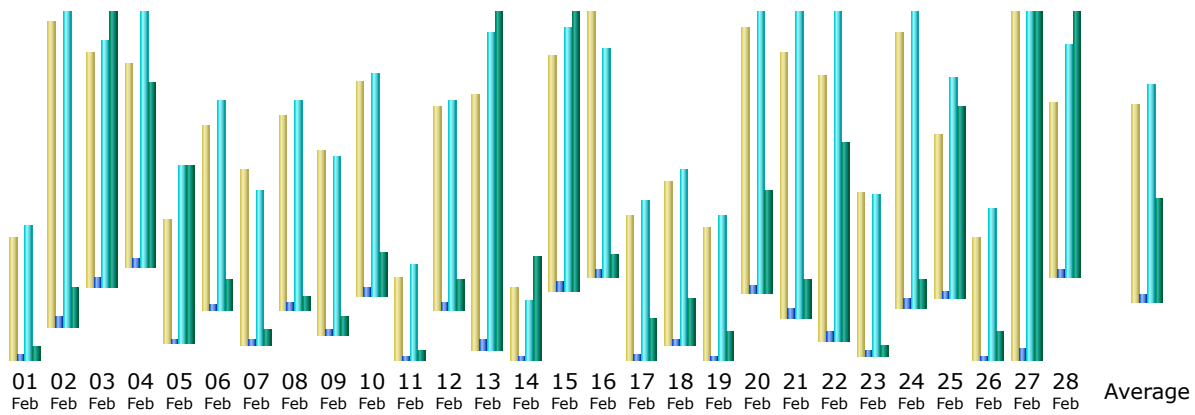

### Summary

<b>Reported period</b>	Month Feb 2017				
<b>First visit</b>	NA				
<b>Last visit</b>	28 Feb 2017 - 20:23				
	Unique visitors	Number of visits	Pages	Hits	Bandwidth
Viewed traffic *	<b>504</b>	<b>542</b> (1.07 visits/visitor)	<b>739</b> (1.36 Pages/Visit)	<b>25,150</b> (46.4 Hits/Visit)	<b>6.50 GB</b> (12579.5 KB/Visit)
Not viewed traffic *			<b>1,354</b>	<b>3,563</b>	<b>488.48 MB</b>

\* Not viewed traffic includes traffic generated by robots, worms, or replies with special HTTP status codes.

### Monthly history

Month	Unique visitors	Number of visits	Pages	Hits	Bandwidth
Jan 2017	521	562	873	28,458	15.67 GB
Feb 2017	504	542	739	25,150	6.50 GB
<b>Mar 2017</b>	65	67	87	3,062	967.62 MB
Apr 2017	0	0	0	0	0
May 2017	0	0	0	0	0
Jun 2017	0	0	0	0	0
Jul 2017	0	0	0	0	0
Aug 2017	0	0	0	0	0
Sep 2017	0	0	0	0	0
Oct 2017	0	0	0	0	0
Nov 2017	0	0	0	0	0
Dec 2017	0	0	0	0	0
<b>Total</b>	<b>1,090</b>	<b>1,171</b>	<b>1,699</b>	<b>56,670</b>	<b>23.12 GB</b>

### Days of month

Day	Number of visits	Pages	Hits	Bandwidth
01 Feb 2017	12	17	551	28.98 MB
02 Feb 2017	30	42	1,303	91.70 MB
03 Feb 2017	23	33	1,019	627.43 MB
04 Feb 2017	20	33	1,059	422.94 MB
05 Feb 2017	12	14	729	404.24 MB
06 Feb 2017	18	23	866	68.86 MB
07 Feb 2017	17	19	633	33.02 MB
08 Feb 2017	19	24	868	26.83 MB
09 Feb 2017	18	23	736	43.63 MB
10 Feb 2017	21	33	922	97.81 MB
11 Feb 2017	8	10	399	21.53 MB
12 Feb 2017	20	25	867	67.20 MB
13 Feb 2017	25	47	1,314	773.11 MB
14 Feb 2017	7	15	244	234.65 MB
15 Feb 2017	23	37	1,090	636.96 MB
16 Feb 2017	26	29	949	51.69 MB
17 Feb 2017	14	16	658	93.70 MB
18 Feb 2017	16	22	722	101.53 MB
19 Feb 2017	13	15	597	65.39 MB
20 Feb 2017	26	29	1,158	233.58 MB
21 Feb 2017	26	36	1,269	87.37 MB
22 Feb 2017	26	34	1,359	452.43 MB
23 Feb 2017	16	19	665	25.69 MB
24 Feb 2017	27	36	1,229	63.99 MB
25 Feb 2017	16	26	918	437.74 MB
26 Feb 2017	12	14	626	63.72 MB
27 Feb 2017	34	44	1,437	794.48 MB
28 Feb 2017	17	24	963	608.08 MB
Average	19	26	898	237.80 MB
Total	542	739	25,150	6.50 GB