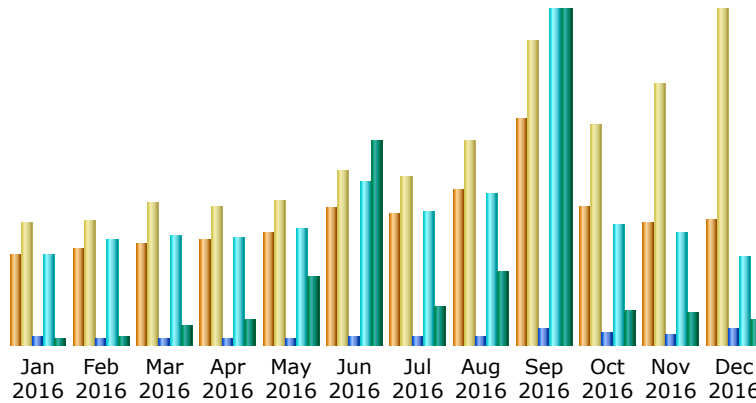

Last Update: 05 Jan 2017 - 06:18

Reported period:

Summary

Reported period	Month Dec 2016				
First visit	01 Dec 2016 - 00:00				
Last visit	31 Dec 2016 - 23:45				
	Unique visitors	Number of visits	Pages	Hits	Bandwidth
Viewed traffic *	1,948	5,166 (2.65 visits/visitor)	10,284 (1.99 Pages/Visit)	58,596 (11.34 Hits/Visit)	26.34 GB (5345.51 KB/Visit)
Not viewed traffic *			9,407	25,518	2.57 GB

* Not viewed traffic includes traffic generated by robots, worms, or replies with special HTTP status codes.

Monthly history

Month	Unique visitors	Number of visits	Pages	Hits	Bandwidth
Jan 2016	1,389	1,873	5,013	58,750	6.85 GB
Feb 2016	1,473	1,921	4,176	69,460	9.39 GB
Mar 2016	1,576	2,185	3,734	71,440	20.52 GB
Apr 2016	1,629	2,152	4,212	70,392	25.88 GB
May 2016	1,740	2,222	4,339	76,667	69.62 GB
Jun 2016	2,108	2,685	6,095	107,088	209.37 GB
Jul 2016	2,031	2,595	6,059	87,541	39.83 GB
Aug 2016	2,384	3,134	5,887	99,631	75.48 GB
Sep 2016	3,489	4,690	10,408	219,837	343.73 GB
Oct 2016	2,130	3,414	7,394	78,380	34.89 GB
Nov 2016	1,891	4,045	7,274	73,375	33.08 GB
Dec 2016	1,948	5,166	10,284	58,596	26.34 GB
Total	23,788	36,082	74,875	1,071,157	894.98 GB