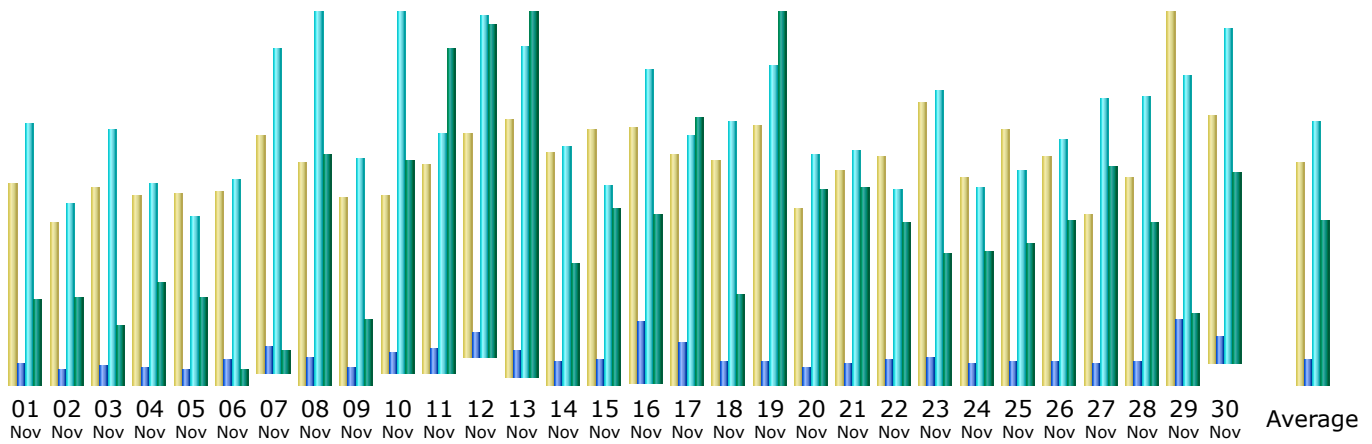

Day	Number of visits	Pages	Hits	Bandwidth
01 Nov 2016	122	202	2,444	593.51 MB
02 Nov 2016	98	138	1,684	597.05 MB
03 Nov 2016	119	175	2,383	408.09 MB
04 Nov 2016	114	165	1,882	703.13 MB
05 Nov 2016	116	145	1,574	605.06 MB
06 Nov 2016	117	236	1,913	103.63 MB
07 Nov 2016	143	250	3,013	154.74 MB
08 Nov 2016	134	253	3,466	1.54 GB
09 Nov 2016	113	170	2,108	444.53 MB
10 Nov 2016	107	190	3,367	1.42 GB
11 Nov 2016	125	219	2,223	2.16 GB
12 Nov 2016	134	231	3,162	2.21 GB
13 Nov 2016	156	247	3,074	2.43 GB
14 Nov 2016	140	215	2,228	827.20 MB
15 Nov 2016	154	243	1,863	1.18 GB
16 Nov 2016	154	573	2,911	1.12 GB
17 Nov 2016	139	396	2,329	1.79 GB
18 Nov 2016	136	217	2,457	621.52 MB
19 Nov 2016	157	231	2,970	2.49 GB
20 Nov 2016	107	165	2,142	1.31 GB
21 Nov 2016	130	193	2,177	1.31 GB
22 Nov 2016	138	243	1,814	1.09 GB
23 Nov 2016	171	266	2,736	894.40 MB
24 Nov 2016	126	202	1,848	916.16 MB
25 Nov 2016	154	217	1,985	970.72 MB
26 Nov 2016	138	218	2,276	1.10 GB
27 Nov 2016	103	208	2,671	1.45 GB
28 Nov 2016	126	231	2,686	1.08 GB
29 Nov 2016	225	598	2,873	481.09 MB
30 Nov 2016	149	237	3,116	1.27 GB
Average	134	242	2,445	1.10 GB
Total	4,045	7,274	73,375	33.08 GB

Days of week