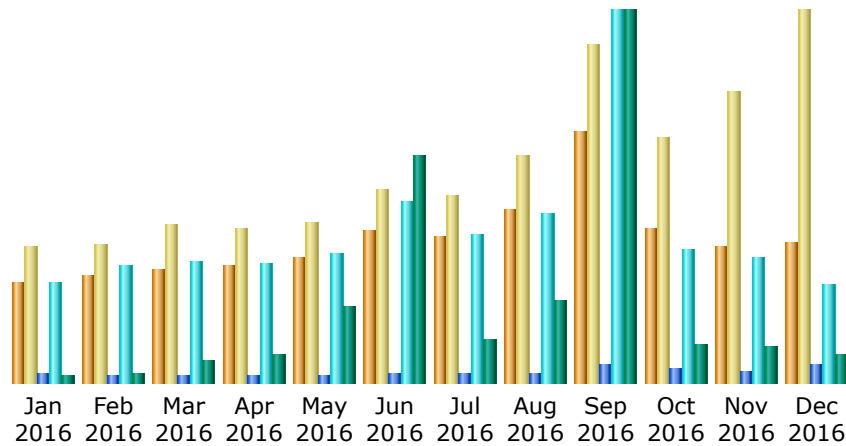

Last Update: 05 Jan 2017 - 06:18

Reported period:

Summary

Reported period	Month Nov 2016				
First visit	01 Nov 2016 - 00:08				
Last visit	30 Nov 2016 - 23:37				
	Unique visitors	Number of visits	Pages	Hits	Bandwidth
Viewed traffic *	1,891	4,045 (2.13 visits/visitor)	7,274 (1.79 Pages/Visit)	73,375 (18.13 Hits/Visit)	33.08 GB (8575.79 KB/Visit)
Not viewed traffic *			7,633	20,646	1.89 GB

* Not viewed traffic includes traffic generated by robots, worms, or replies with special HTTP status codes.

Monthly history

Month	Unique visitors	Number of visits	Pages	Hits	Bandwidth
Jan 2016	1,389	1,873	5,013	58,750	6.85 GB
Feb 2016	1,473	1,921	4,176	69,460	9.39 GB
Mar 2016	1,576	2,185	3,734	71,440	20.52 GB
Apr 2016	1,629	2,152	4,212	70,392	25.88 GB
May 2016	1,740	2,222	4,339	76,667	69.62 GB
Jun 2016	2,108	2,685	6,095	107,088	209.37 GB
Jul 2016	2,031	2,595	6,059	87,541	39.83 GB
Aug 2016	2,384	3,134	5,887	99,631	75.48 GB
Sep 2016	3,489	4,690	10,408	219,837	343.73 GB
Oct 2016	2,130	3,414	7,394	78,380	34.89 GB
Nov 2016	1,891	4,045	7,274	73,375	33.08 GB
Dec 2016	1,948	5,166	10,284	58,596	26.34 GB
Total	23,788	36,082	74,875	1,071,157	894.98 GB