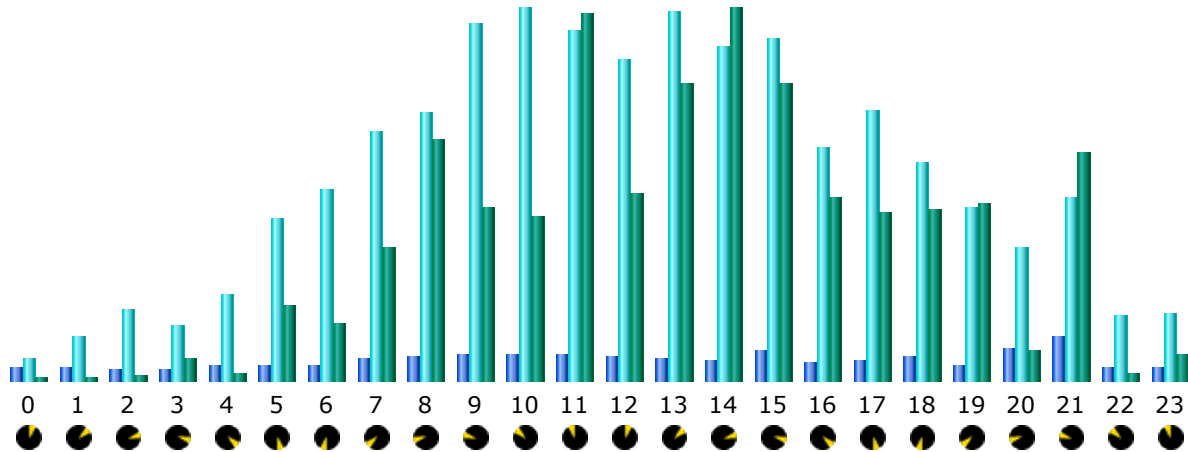

Hours

Hours	Pages	Hits	Bandwidth	Hours	Pages	Hits	Bandwidth
00	189	329	21.04 MB	12	366	4,761	1.83 GB
01	186	669	38.23 MB	13	328	5,470	2.89 GB
02	174	1,073	59.28 MB	14	300	4,956	3.63 GB
03	177	827	217.87 MB	15	438	5,086	2.90 GB
04	216	1,283	75.87 MB	16	249	3,455	1.78 GB
05	220	2,398	753.73 MB	17	295	4,002	1.64 GB
06	236	2,846	562.75 MB	18	350	3,239	1.67 GB
07	316	3,716	1.29 GB	19	232	2,571	1.72 GB
08	347	3,978	2.35 GB	20	461	1,974	308.07 MB
09	385	5,310	1.68 GB	21	654	2,732	2.22 GB
10	393	5,528	1.61 GB	22	195	981	66.11 MB
11	376	5,203	3.58 GB	23	191	988	261.13 MB