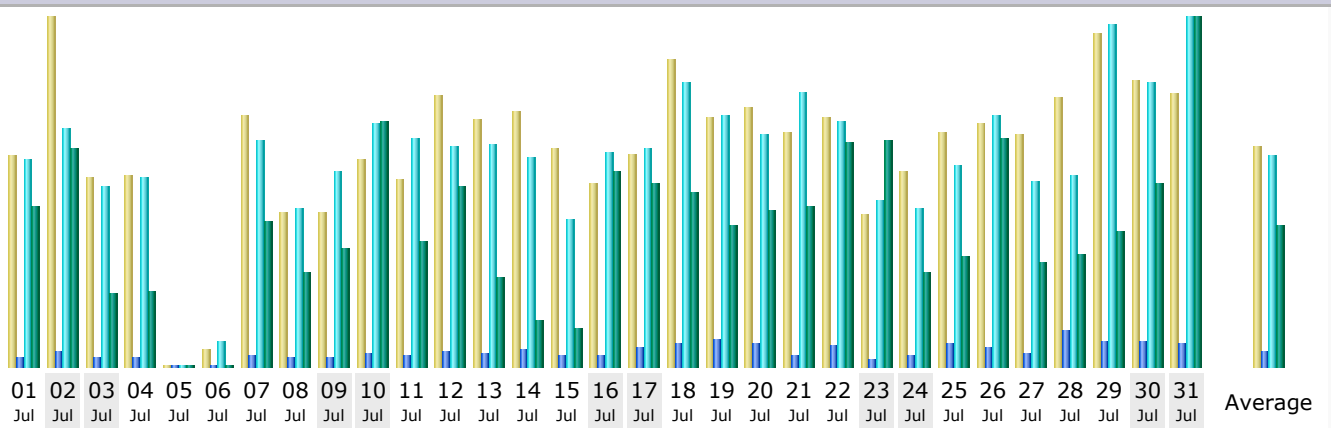

Day	Number of visits	Pages	Hits	Bandwidth
01 Jul 2016	80	115	2,780	1.46 GB
02 Jul 2016	133	200	3,175	1.99 GB
03 Jul 2016	72	114	2,407	678.40 MB
04 Jul 2016	73	104	2,533	691.37 MB
05 Jul 2016	0	0	0	0
06 Jul 2016	6	10	323	16.28 MB
07 Jul 2016	96	134	3,025	1.31 GB
08 Jul 2016	59	110	2,115	876.75 MB
09 Jul 2016	59	104	2,618	1.07 GB
10 Jul 2016	79	168	3,250	2.24 GB
11 Jul 2016	71	139	3,043	1.13 GB
12 Jul 2016	103	200	2,962	1.64 GB
13 Jul 2016	94	163	2,966	816.20 MB
14 Jul 2016	97	232	2,800	419.94 MB
15 Jul 2016	83	152	1,975	348.51 MB
16 Jul 2016	70	135	2,877	1.77 GB
17 Jul 2016	81	245	2,923	1.67 GB
18 Jul 2016	117	293	3,815	1.58 GB
19 Jul 2016	95	339	3,361	1.27 GB
20 Jul 2016	99	300	3,109	1.42 GB
21 Jul 2016	89	151	3,686	1.45 GB
22 Jul 2016	95	267	3,280	2.05 GB
23 Jul 2016	58	96	2,227	2.06 GB
24 Jul 2016	74	145	2,131	872.81 MB
25 Jul 2016	89	302	2,692	1021.26 MB
26 Jul 2016	93	257	3,379	2.08 GB
27 Jul 2016	88	166	2,473	963.21 MB
28 Jul 2016	102	475	2,554	1.02 GB
29 Jul 2016	127	326	4,584	1.23 GB
30 Jul 2016	109	315	3,799	1.67 GB
31 Jul 2016	104	302	4,679	3.18 GB
Average	83	195	2,823	1.28 GB
Total	2,595	6,059	87,541	39.83 GB

Days of week