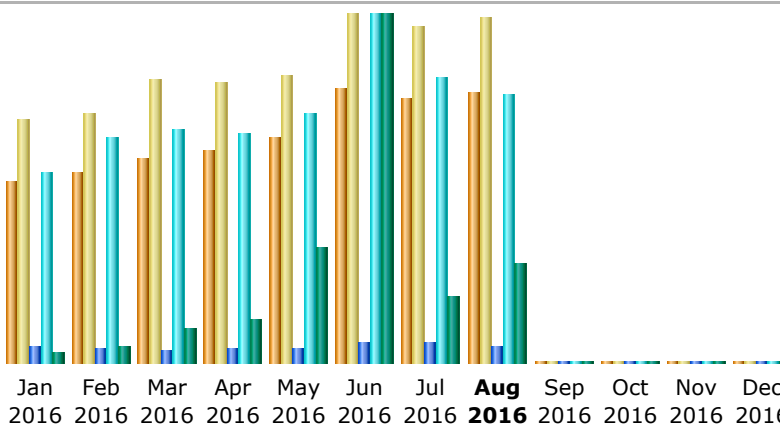

Last Update: 28 Aug 2016 - 04:13

Reported period: Jul 2016 OK

Summary

Reported period	Month Jul 2016				
First visit	01 Jul 2016 - 01:58				
Last visit	31 Jul 2016 - 23:27				
	Unique visitors	Number of visits	Pages	Hits	Bandwidth
Viewed traffic *	2,031	2,595 (1.27 visits/visitor)	6,059 (2.33 Pages/Visit)	87,541 (33.73 Hits/Visit)	39.83 GB (16094.2 KB/Visit)
Not viewed traffic *			10,046	19,330	1.48 GB

* Not viewed traffic includes traffic generated by robots, worms, or replies with special HTTP status codes.

Monthly history

Month	Unique visitors	Number of visits	Pages	Hits	Bandwidth
Jan 2016	1,389	1,873	5,013	58,750	6.85 GB
Feb 2016	1,473	1,921	4,176	69,460	9.39 GB
Mar 2016	1,576	2,185	3,734	71,440	20.52 GB
Apr 2016	1,629	2,152	4,212	70,392	25.88 GB
May 2016	1,740	2,222	4,339	76,667	69.62 GB
Jun 2016	2,108	2,685	6,095	107,088	209.37 GB
Jul 2016	2,031	2,595	6,059	87,541	39.83 GB
Aug 2016	2,075	2,662	4,964	82,527	60.16 GB
Sep 2016	0	0	0	0	0
Oct 2016	0	0	0	0	0
Nov 2016	0	0	0	0	0
Dec 2016	0	0	0	0	0
Total	14,021	18,295	38,592	623,865	441.62 GB