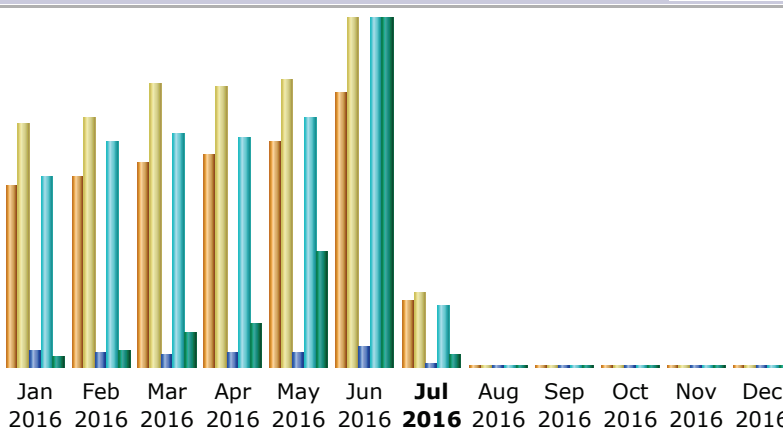

### Summary

<b>Reported period</b>	Month Jun 2016				
<b>First visit</b>	01 Jun 2016 - 00:45				
<b>Last visit</b>	30 Jun 2016 - 23:23				
	<b>Unique visitors</b>	<b>Number of visits</b>	<b>Pages</b>	<b>Hits</b>	<b>Bandwidth</b>
Viewed traffic *	<b>2,108</b>	<b>2,685</b> (1.27 visits/visitor)	<b>6,095</b> (2.27 Pages/Visit)	<b>107,088</b> (39.88 Hits/Visit)	<b>209.37 GB</b> (81765.56 KB/Visit)
Not viewed traffic *			<b>7,922</b>	<b>18,335</b>	<b>1.36 GB</b>

### Monthly history

Month	Unique visitors	Number of visits	Pages	Hits	Bandwidth
Jan 2016	1,389	1,873	5,013	58,750	6.85 GB
Feb 2016	1,473	1,921	4,176	69,460	9.39 GB
Mar 2016	1,576	2,185	3,734	71,440	20.52 GB
Apr 2016	1,629	2,152	4,212	70,392	25.88 GB
May 2016	1,740	2,222	4,339	76,667	69.62 GB
Jun 2016	2,108	2,685	6,095	107,088	209.37 GB
<b>Jul 2016</b>	522	575	884	18,840	7.84 GB
Aug 2016	0	0	0	0	0
Sep 2016	0	0	0	0	0
Oct 2016	0	0	0	0	0
Nov 2016	0	0	0	0	0
Dec 2016	0	0	0	0	0
<b>Total</b>	<b>10,437</b>	<b>13,613</b>	<b>28,453</b>	<b>472,637</b>	<b>349.47 GB</b>