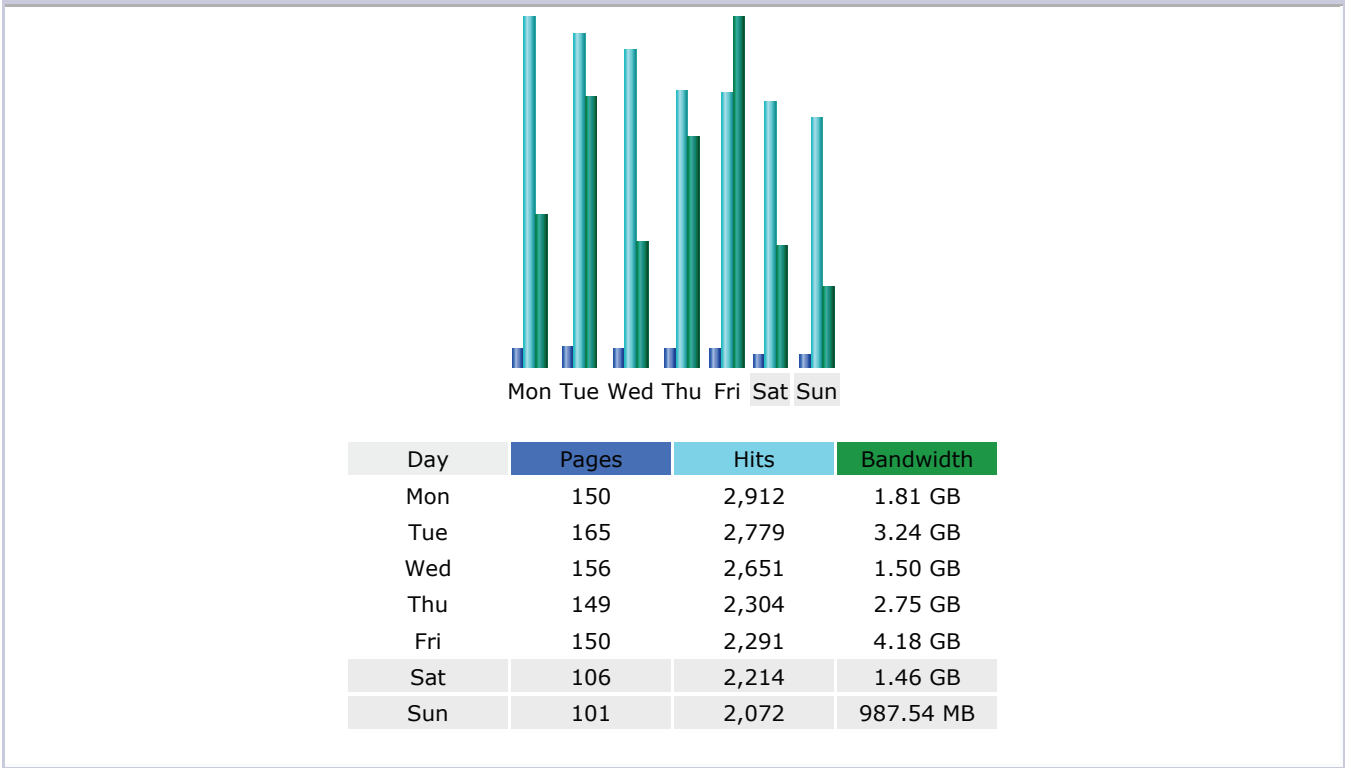

Locales (Top 25) - [Full list](#)

Locales		Pages	Hits	Bandwidth
United States	us	2,935	70,624	38.87 GB
Russian Federation	ru	375	404	40.55 MB
China	cn	260	324	24.48 MB
Canada	ca	124	565	30.45 MB
Romania	ro	121	236	7.96 MB
Cyprus	cy	75	96	27.70 MB
France	fr	75	99	5.99 MB
Germany	de	64	122	19.55 MB
Great Britain	gb	46	617	2.39 GB
Brazil	br	46	1,215	13.60 MB
Italy	it	44	173	2.67 MB
India	in	28	278	24.70 MB
Netherlands	nl	23	65	1.72 MB
Japan	jp	17	33	14.75 MB
European country	eu	9	9	292.94 KB
Sweden	se	9	50	1.01 MB
Philippines	ph	7	90	94.33 MB
Spain	es	7	344	10.13 MB
Nigeria	ng	7	218	28.72 MB
Taiwan	tw	6	6	276.81 KB
Czech Republic	cz	5	5	326.21 KB
Austria	at	4	4	306.26 KB
Australia	au	3	115	95.50 MB
South Africa	za	3	97	10.79 MB
Portugal	pt	3	124	1.11 MB
Others		43	754	27.92 GB

Hosts (Top 25) - [Full list](#) - [Last visit](#) - [Unresolved IP Address](#)

Hosts : 0 Known, 2,241 Unknown (unresolved ip) 1,740 Unique visitors	Pages	Hits	Bandwidth	Last visit
46.161.9.32	128	128	7.56 MB	17 May 2016 - 09:06
14.19.140.128	116	116	3.72 MB	18 May 2016 - 09:07
76.179.161.245	101	1,921	2.10 GB	27 May 2016 - 14:00
171.120.116.49	71	71	6.83 MB	03 May 2016 - 22:20
142.4.216.172	68	68	3.74 MB	19 May 2016 - 10:36
194.42.11.1	55	76	25.94 MB	12 May 2016 - 18:50
188.143.232.11	45	45	2.60 MB	10 May 2016 - 21:31
65.254.33.195	44	44	2.64 MB	27 May 2016 - 06:48
79.116.27.51	44	74	2.99 MB	20 May 2016 - 15:45
151.55.155.98	36	36	982.37 KB	24 May 2016 - 20:46
52.53.226.238	35	41	9.77 MB	06 May 2016 - 12:23
188.143.232.15	35	35	1.99 MB	09 May 2016 - 16:33
188.143.232.10	34	34	1.96 MB	09 May 2016 - 00:01
216.195.78.244	31	31	1.40 MB	31 May 2016 - 19:32