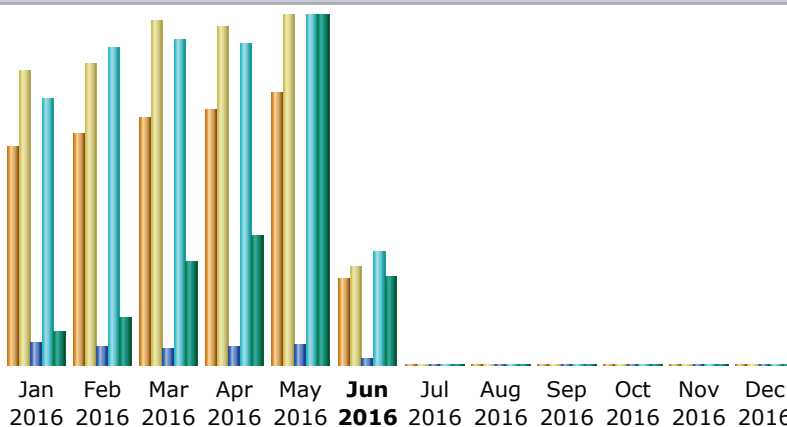

Last Update: 08 Jun 2016 - 20:16 [Update now](#)

Reported period:

Summary

Reported period	Month May 2016				
First visit	01 May 2016 - 00:49				
Last visit	31 May 2016 - 23:38				
	Unique visitors	Number of visits	Pages	Hits	Bandwidth
Viewed traffic *	1,740	2,222 (1.27 visits/visitor)	4,339 (1.95 Pages/Visit)	76,667 (34.5 Hits/Visit)	69.62 GB (32855.35 KB/Visit)
Not viewed traffic *			9,052	17,890	1.55 GB

* Not viewed traffic includes traffic generated by robots, worms, or replies with special HTTP status codes.

Monthly history

Month	Unique visitors	Number of visits	Pages	Hits	Bandwidth
Jan 2016	1,389	1,873	5,013	58,750	6.85 GB
Feb 2016	1,473	1,921	4,176	69,460	9.39 GB
Mar 2016	1,576	2,185	3,734	71,440	20.52 GB
Apr 2016	1,629	2,152	4,212	70,392	25.88 GB
May 2016	1,740	2,222	4,339	76,667	69.62 GB
Jun 2016	548	628	1,520	24,771	17.50 GB
Jul 2016	0	0	0	0	0
Aug 2016	0	0	0	0	0
Sep 2016	0	0	0	0	0
Oct 2016	0	0	0	0	0
Nov 2016	0	0	0	0	0
Dec 2016	0	0	0	0	0
Total	8,355	10,981	22,994	371,480	149.76 GB