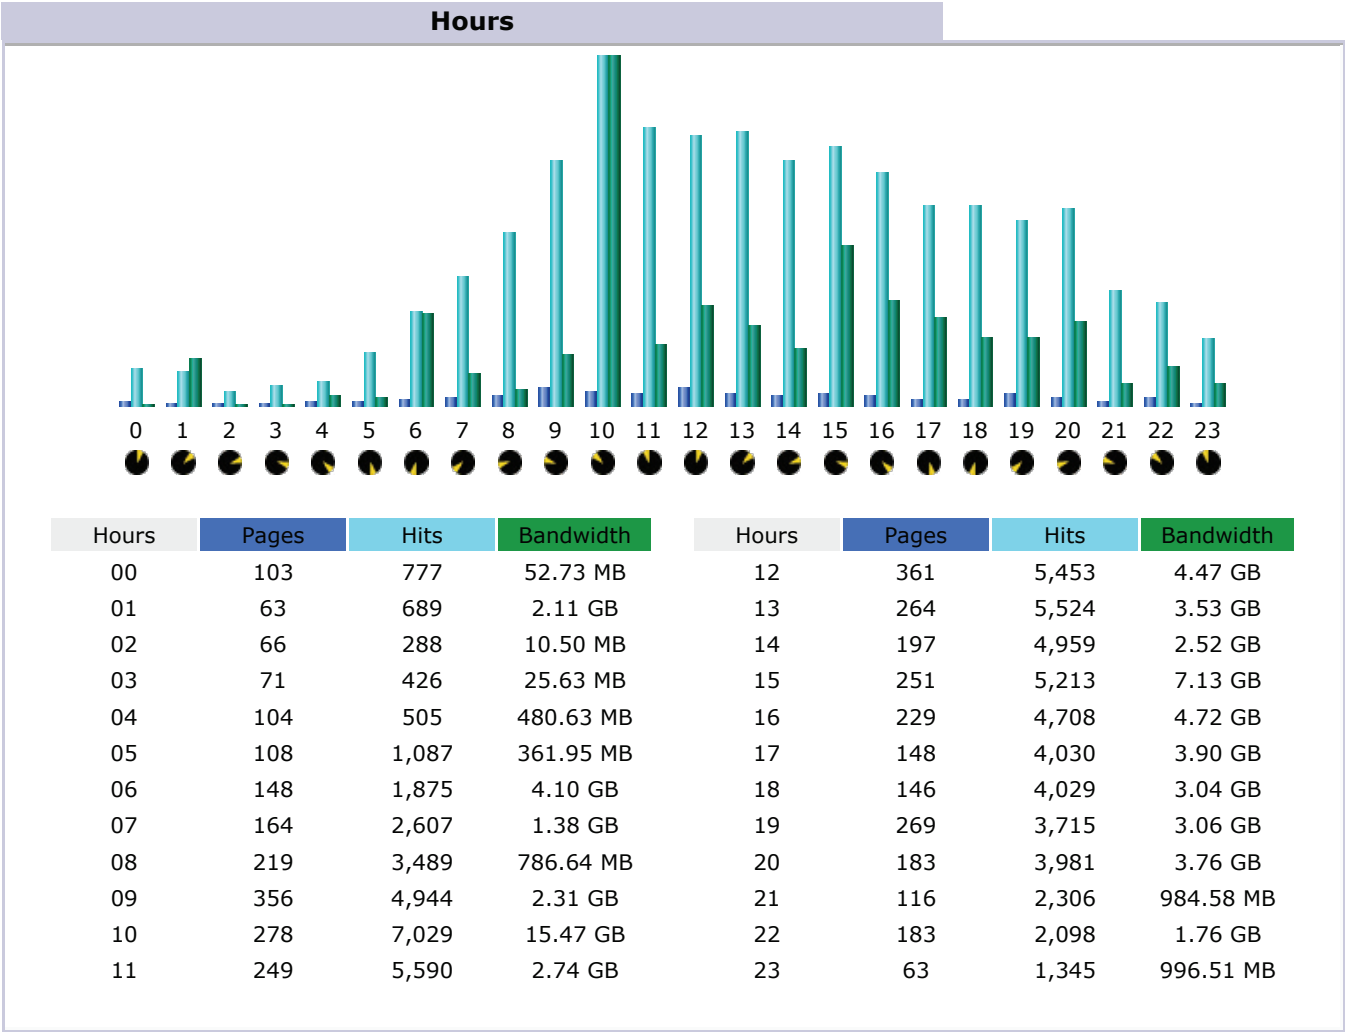

Locales (Top 25) - [Full list](#)

Locales		Pages	Hits	Bandwidth
United States	us	2,935	70,624	38.87 GB
Russian Federation	ru	375	404	40.55 MB
China	cn	260	324	24.48 MB
Canada	ca	124	565	30.45 MB
Romania	ro	121	236	7.96 MB
Cyprus	cy	75	96	27.70 MB
France	fr	75	99	5.99 MB
Germany	de	64	122	19.55 MB
Great Britain	gb	46	617	2.39 GB
Brazil	br	46	1,215	13.60 MB
Italy	it	44	173	2.67 MB
India	in	28	278	24.70 MB
Netherlands	nl	23	65	1.72 MB
Japan	jp	17	33	14.75 MB
European country	eu	9	9	292.94 KB
Sweden	se	9	50	1.01 MB
Philippines	ph	7	90	94.33 MB
Spain	es	7	344	10.13 MB
Nigeria	ng	7	218	28.72 MB
Taiwan	tw	6	6	276.81 KB
Czech Republic	cz	5	5	326.21 KB
Austria	at	4	4	306.26 KB
Australia	au	3	115	95.50 MB
South Africa	za	3	97	10.79 MB
Portugal	pt	3	124	1.11 MB
Others		43	754	27.92 GB

Hosts (Top 25) - [Full list](#) - [Last visit](#) - [Unresolved IP Address](#)

Hosts : 0 Known, 2,241 Unknown (unresolved ip) 1,740 Unique visitors	Pages	Hits	Bandwidth	Last visit
46.161.9.32	128	128	7.56 MB	17 May 2016 - 09:06
14.19.140.128	116	116	3.72 MB	18 May 2016 - 09:07
76.179.161.245	101	1,921	2.10 GB	27 May 2016 - 14:00
171.120.116.49	71	71	6.83 MB	03 May 2016 - 22:20
142.4.216.172	68	68	3.74 MB	19 May 2016 - 10:36
194.42.11.1	55	76	25.94 MB	12 May 2016 - 18:50
188.143.232.11	45	45	2.60 MB	10 May 2016 - 21:31
65.254.33.195	44	44	2.64 MB	27 May 2016 - 06:48
79.116.27.51	44	74	2.99 MB	20 May 2016 - 15:45
151.55.155.98	36	36	982.37 KB	24 May 2016 - 20:46
52.53.226.238	35	41	9.77 MB	06 May 2016 - 12:23
188.143.232.15	35	35	1.99 MB	09 May 2016 - 16:33
188.143.232.10	34	34	1.96 MB	09 May 2016 - 00:01
216.195.78.244	31	31	1.40 MB	31 May 2016 - 19:32