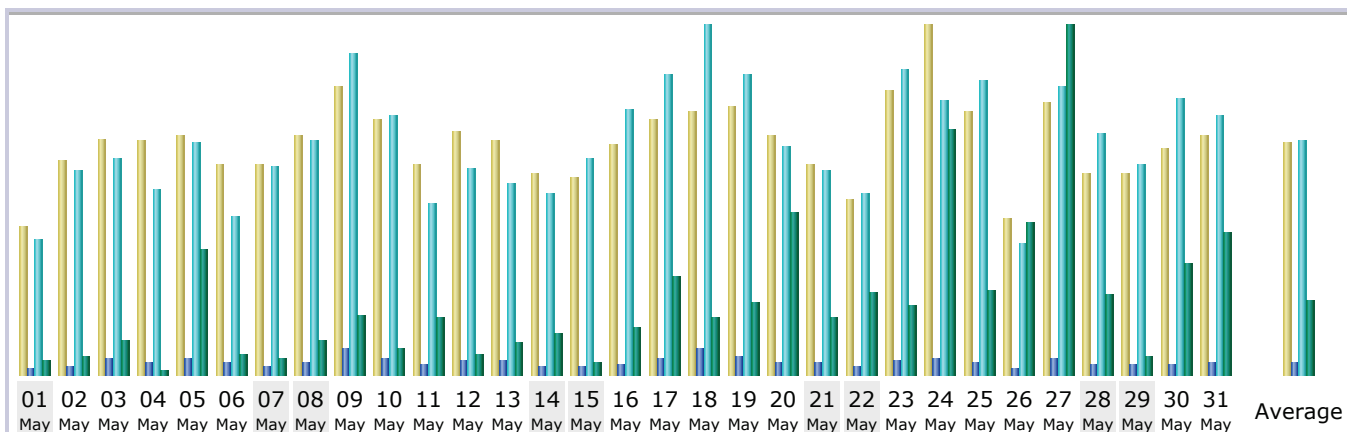

Last Update: 08 Jun 2016 - 20:16 [Update now](#)

Reported period:

Summary

Reported period	Month May 2016				
First visit	01 May 2016 - 00:49				
Last visit	31 May 2016 - 23:38				
	Unique visitors	Number of visits	Pages	Hits	Bandwidth
Viewed traffic *	1,740	2,222 (1.27 visits/visitor)	4,339 (1.95 Pages/Visit)	76,667 (34.5 Hits/Visit)	69.62 GB (32855.35 KB/Visit)
Not viewed traffic *			9,052	17,890	1.55 GB

Days of month

Day	Number of visits	Pages	Hits	Bandwidth
01 May 2016	46	76	1,426	453.17 MB
02 May 2016	66	97	2,174	580.57 MB
03 May 2016	73	179	2,294	1.04 GB
04 May 2016	72	126	1,965	122.48 MB
05 May 2016	74	184	2,465	3.69 GB
06 May 2016	65	138	1,670	622.52 MB
07 May 2016	65	99	2,213	487.43 MB
08 May 2016	74	127	2,481	1.02 GB
09 May 2016	89	268	3,401	1.75 GB
10 May 2016	79	169	2,749	790.62 MB
11 May 2016	65	104	1,815	1.71 GB
12 May 2016	75	157	2,192	624.85 MB
13 May 2016	72	161	2,032	954.06 MB
14 May 2016	62	95	1,917	1.27 GB
15 May 2016	61	102	2,300	370.99 MB
16 May 2016	71	110	2,815	1.39 GB
17 May 2016	79	173	3,184	2.89 GB
18 May 2016	81	271	3,701	1.70 GB
19 May 2016	83	193	3,168	2.15 GB
20 May 2016	74	125	2,414	4.80 GB
21 May 2016	65	124	2,172	1.68 GB
22 May 2016	54	95	1,923	2.47 GB
23 May 2016	88	164	3,245	2.03 GB
24 May 2016	108	182	2,917	7.27 GB
25 May 2016	81	124	3,124	2.48 GB
26 May 2016	48	65	1,392	4.55 GB
27 May 2016	84	177	3,048	10.37 GB
28 May 2016	62	107	2,557	2.40 GB
29 May 2016	62	108	2,231	543.94 MB
30 May 2016	70	114	2,927	3.32 GB
31 May 2016	74	125	2,755	4.23 GB
Average	71	139	2,473	2.25 GB
Total	2,222	4,339	76,667	69.62 GB