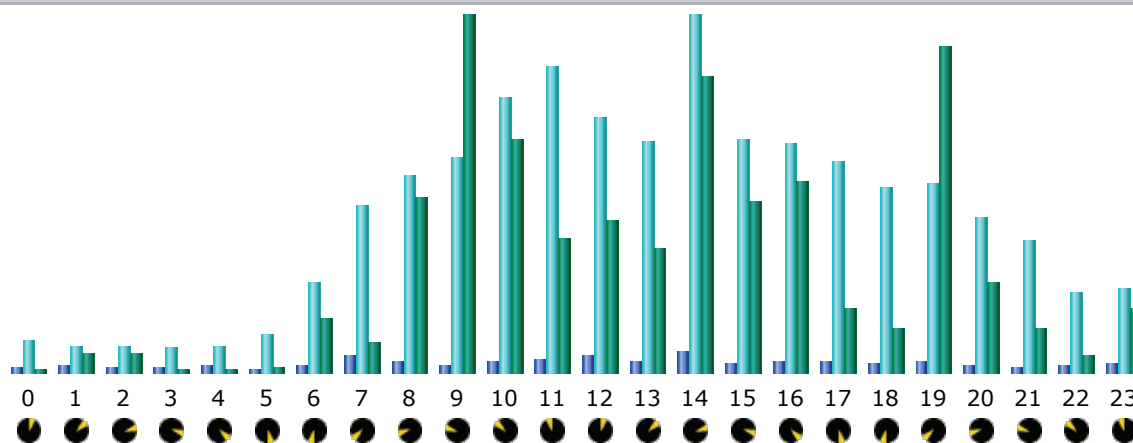

Hours

Hours	Pages	Hits	Bandwidth	Hours	Pages	Hits	Bandwidth
00	75	602	27.79 MB	12	299	4,751	1.50 GB
01	116	492	195.91 MB	13	201	4,310	1.22 GB
02	98	494	194.80 MB	14	400	6,671	2.92 GB
03	106	462	24.17 MB	15	171	4,342	1.69 GB
04	113	502	32.13 MB	16	199	4,290	1.88 GB
05	53	727	58.94 MB	17	210	3,940	654.97 MB
06	126	1,672	560.03 MB	18	181	3,463	453.19 MB
07	317	3,146	304.83 MB	19	187	3,543	3.23 GB
08	212	3,681	1.74 GB	20	125	2,896	904.10 MB
09	143	4,025	3.53 GB	21	111	2,467	444.03 MB
10	221	5,138	2.29 GB	22	124	1,494	168.79 MB