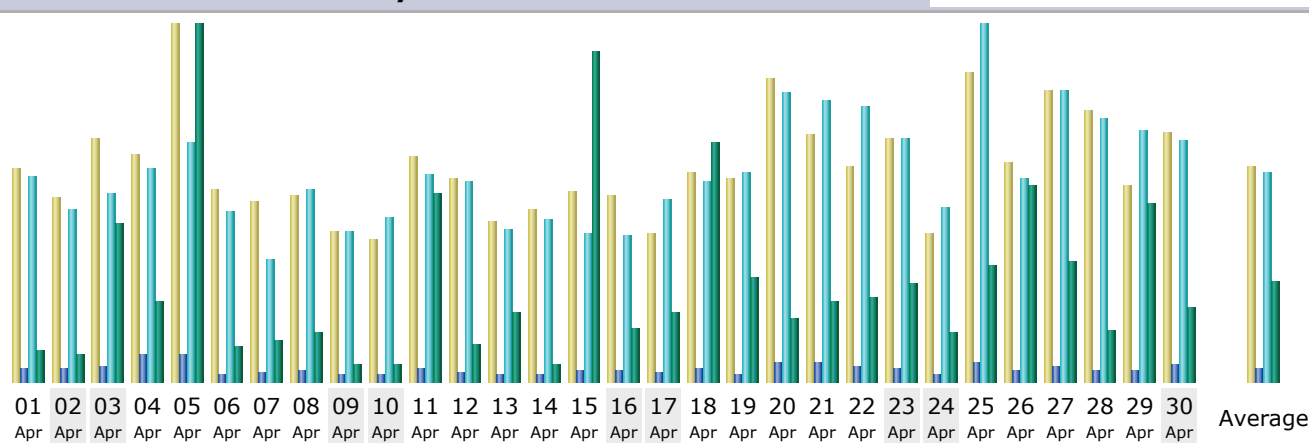

### Summary

<b>Reported period</b>	Month Apr 2016				
<b>First visit</b>	01 Apr 2016 - 01:52				
<b>Last visit</b>	30 Apr 2016 - 23:09				
	<b>Unique visitors</b>	<b>Number of visits</b>	<b>Pages</b>	<b>Hits</b>	<b>Bandwidth</b>
Viewed traffic *	<b>1,629</b>	<b>2,152</b> (1.32 visits/visitor)	<b>4,212</b> (1.95 Pages/Visit)	<b>70,392</b> (32.71 Hits/Visit)	<b>25.88 GB</b> (12611.06 KB/Visit)
Not viewed traffic *			<b>10,748</b>	<b>20,566</b>	<b>1.82 GB</b>

\* Not viewed traffic includes traffic generated by robots, worms, or replies with special HTTP status codes.

### Days of month

Day	Number of visits	Pages	Hits	Bandwidth
01 Apr 2016	71	152	2,309	263.78 MB
02 Apr 2016	61	140	1,917	227.72 MB
03 Apr 2016	81	168	2,105	1.35 GB
04 Apr 2016	76	301	2,390	711.31 MB
05 Apr 2016	119	291	2,680	3.06 GB
06 Apr 2016	64	87	1,908	307.23 MB
07 Apr 2016	60	93	1,377	363.78 MB
08 Apr 2016	62	118	2,153	425.99 MB
09 Apr 2016	50	69	1,671	143.39 MB
10 Apr 2016	47	78	1,823	148.64 MB
11 Apr 2016	75	141	2,321	1.61 GB
12 Apr 2016	68	99	2,225	318.82 MB
13 Apr 2016	53	86	1,701	605.63 MB
14 Apr 2016	57	78	1,811	145.24 MB
15 Apr 2016	63	125	1,648	2.82 GB
16 Apr 2016	62	120	1,622	460.62 MB
17 Apr 2016	49	95	2,022	593.35 MB
18 Apr 2016	70	140	2,234	2.04 GB
19 Apr 2016	68	87	2,340	912.84 MB
20 Apr 2016	101	222	3,224	553.94 MB
21 Apr 2016	82	214	3,140	702.39 MB
22 Apr 2016	72	157	3,080	736.16 MB
23 Apr 2016	81	153	2,729	860.50 MB
24 Apr 2016	49	73	1,948	433.81 MB
25 Apr 2016	103	202	3,998	1021.58 MB
26 Apr 2016	73	120	2,281	1.67 GB
27 Apr 2016	97	164	3,256	1.02 GB
28 Apr 2016	90	132	2,952	440.97 MB
29 Apr 2016	65	123	2,818	1.53 GB
30 Apr 2016	83	184	2,709	648.40 MB
Average	71	140	2,346	883.43 MB
Total	2,152	4,212	70,392	25.88 GB