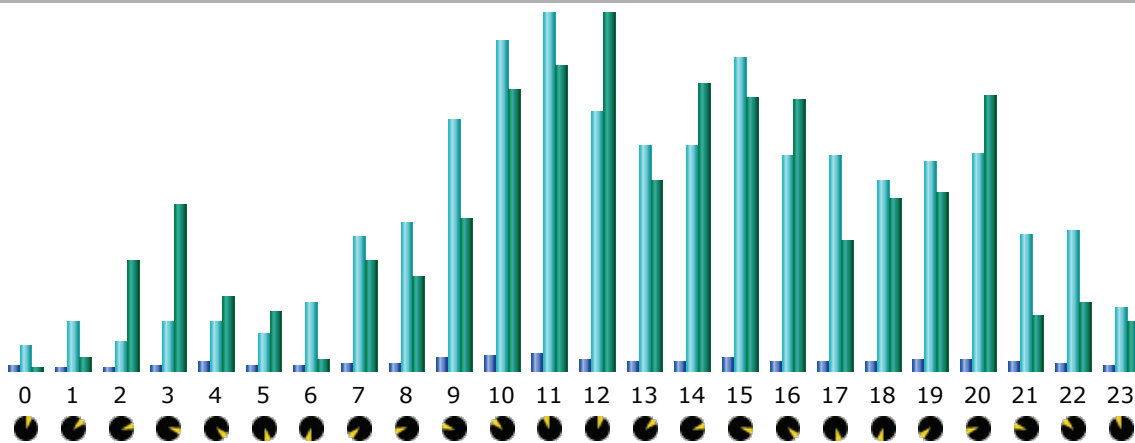

Hours

Hours	Pages	Hits	Bandwidth	Hours	Pages	Hits	Bandwidth
00	89	434	19.92 MB	12	187	4,702	1.99 GB
01	69	899	71.22 MB	13	174	4,099	1.05 GB
02	57	519	633.91 MB	14	168	4,107	1.60 GB