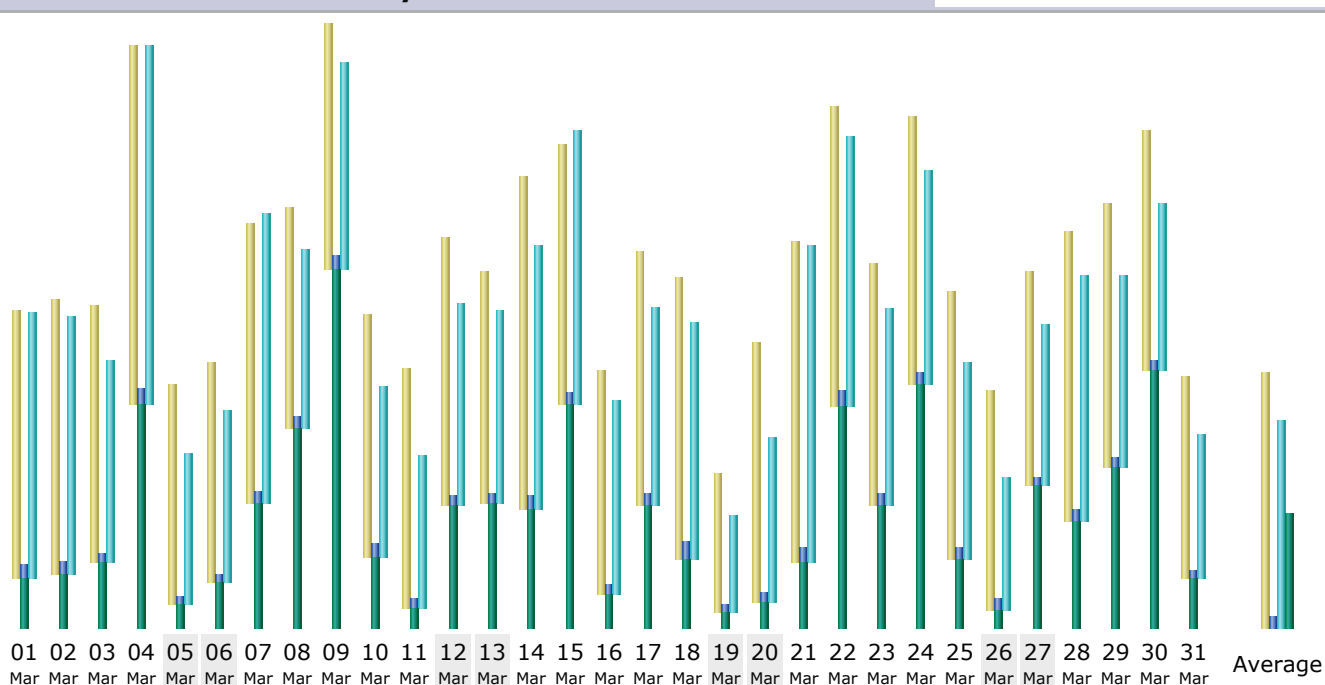

Last Update: 07 Apr 2016 - 20:24 [Update now](#)

Reported period: Mar 2016 OK

Summary

Reported period	Month Mar 2016				
First visit	01 Mar 2016 - 00:46				
Last visit	31 Mar 2016 - 23:58				
	Unique visitors	Number of visits	Pages	Hits	Bandwidth
Viewed traffic *	1,576	2,185 (1.38 visits/visitor)	3,734 (1.7 Pages/Visit)	71,440 (32.69 Hits/Visit)	20.52 GB (9845.76 KB/Visit)
Not viewed traffic *			9,487	19,486	1.59 GB

* Not viewed traffic includes traffic generated by robots, worms, or replies with special HTTP status codes.

Monthly history

Month	Unique visitors	Number of visits	Pages	Hits	Bandwidth
Jan 2016	1,389	1,873	5,013	58,750	6.85 GB
Feb 2016	1,473	1,921	4,176	69,460	9.39 GB
Mar 2016	1,576	2,185	3,734	71,440	20.52 GB
Apr 2016	439	525	1,225	14,593	6.24 GB
May 2016	0	0	0	0	0
Jun 2016	0	0	0	0	0
Jul 2016	0	0	0	0	0
Aug 2016	0	0	0	0	0
Sep 2016	0	0	0	0	0
Oct 2016	0	0	0	0	0
Nov 2016	0	0	0	0	0
Dec 2016	0	0	0	0	0
Total	4,877	6,504	14,148	214,243	43.00 GB

Days of month

Day	Number of visits	Pages	Hits	Bandwidth
01 Mar 2016	74	152	2,943	284.14 MB
02 Mar 2016	76	151	2,848	313.56 MB
03 Mar 2016	71	109	2,228	381.91 MB
04 Mar 2016	99	162	3,966	1.30 GB
05 Mar 2016	61	82	1,658	133.41 MB
06 Mar 2016	61	85	1,909	266.98 MB
07 Mar 2016	77	129	3,201	742.00 MB
08 Mar 2016	61	116	1,973	1.15 GB
09 Mar 2016	68	146	2,281	2.08 GB
10 Mar 2016	67	136	1,877	422.82 MB
11 Mar 2016	66	110	1,695	111.72 MB
12 Mar 2016	74	102	2,236	728.97 MB
13 Mar 2016	64	95	2,137	740.81 MB
14 Mar 2016	92	154	2,919	698.67 MB
15 Mar 2016	72	129	3,020	1.30 GB
16 Mar 2016	62	89	2,153	197.83 MB
17 Mar 2016	70	121	2,185	727.34 MB
18 Mar 2016	78	183	2,610	406.17 MB
19 Mar 2016	38	77	1,062	93.04 MB
20 Mar 2016	72	94	1,820	146.65 MB
21 Mar 2016	89	170	3,506	389.89 MB
22 Mar 2016	83	161	2,989	1.29 GB
23 Mar 2016	67	113	2,174	725.53 MB
24 Mar 2016	74	130	2,359	1.42 GB
25 Mar 2016	74	131	2,179	407.87 MB
26 Mar 2016	61	113	1,459	101.99 MB
27 Mar 2016	59	85	1,773	839.72 MB
28 Mar 2016	80	129	2,725	626.74 MB