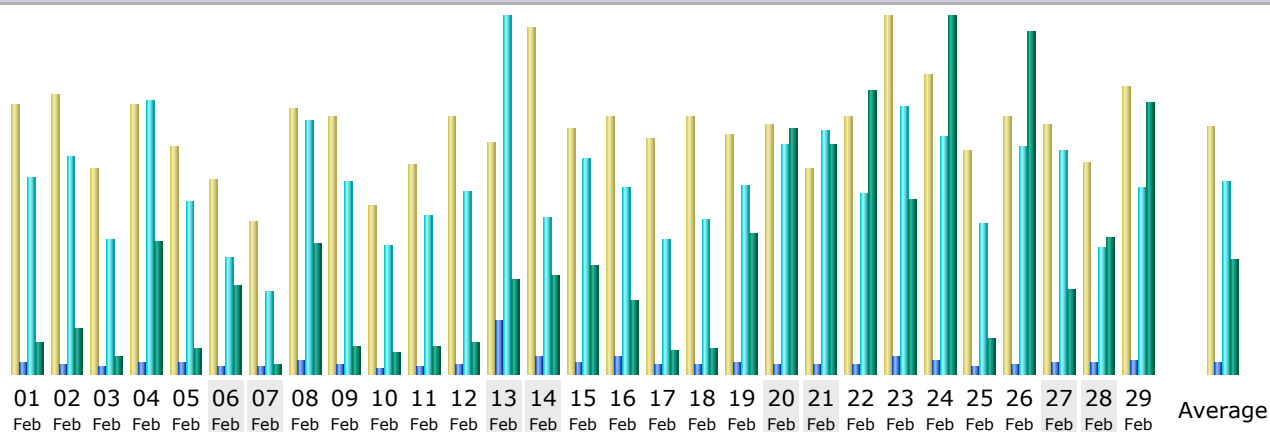

Last Update: 06 Mar 2016 - 19:16 [Update now](#)

Reported period: Feb 2016 OK

Summary

Reported period	Month Feb 2016				
First visit	01 Feb 2016 - 00:24				
Last visit	29 Feb 2016 - 23:00				
	Unique visitors	Number of visits	Pages	Hits	Bandwidth
Viewed traffic *	1,473	1,921 (1.3 visits/visitor)	4,176 (2.17 Pages/Visit)	69,460 (36.15 Hits/Visit)	9.39 GB (5123.89 KB/Visit)
Not viewed traffic *			8,772	17,832	1.54 GB

Days of month

Day	Number of visits	Pages	Hits	Bandwidth
01 Feb 2016	72	147	2,434	88.13 MB
02 Feb 2016	75	112	2,715	127.57 MB
03 Feb 2016	55	81	1,671	49.66 MB
04 Feb 2016	72	131	3,422	382.50 MB
05 Feb 2016	61	124	2,139	70.89 MB
06 Feb 2016	52	79	1,462	256.37 MB
07 Feb 2016	41	82	1,029	28.16 MB
08 Feb 2016	71	159	3,167	378.65 MB
09 Feb 2016	69	108	2,389	77.13 MB
10 Feb 2016	45	65	1,604	63.40 MB
11 Feb 2016	56	90	1,981	77.16 MB
12 Feb 2016	69	105	2,274	92.34 MB
13 Feb 2016	62	647	4,464	275.07 MB
14 Feb 2016	93	206	1,957	284.11 MB
15 Feb 2016	66	148	2,685	317.07 MB
16 Feb 2016	69	200	2,320	209.27 MB
17 Feb 2016	63	116	1,678	68.05 MB
18 Feb 2016	69	116	1,912	72.20 MB
19 Feb 2016	64	144	2,337	405.82 MB
20 Feb 2016	67	106	2,866	715.26 MB
21 Feb 2016	55	117	3,036	669.17 MB
22 Feb 2016	69	110	2,248	825.31 MB
23 Feb 2016	96	211	3,325	507.38 MB
24 Feb 2016	80	166	2,952	1.02 GB
25 Feb 2016	60	88	1,877	100.44 MB
26 Feb 2016	69	107	2,837	997.24 MB
27 Feb 2016	67	133	2,781	243.87 MB
28 Feb 2016	57	125	1,577	397.22 MB
29 Feb 2016	77	153	2,321	789.70 MB
Average	66	144	2,395	331.46 MB
Total	1,921	4,176	69,460	9.39 GB