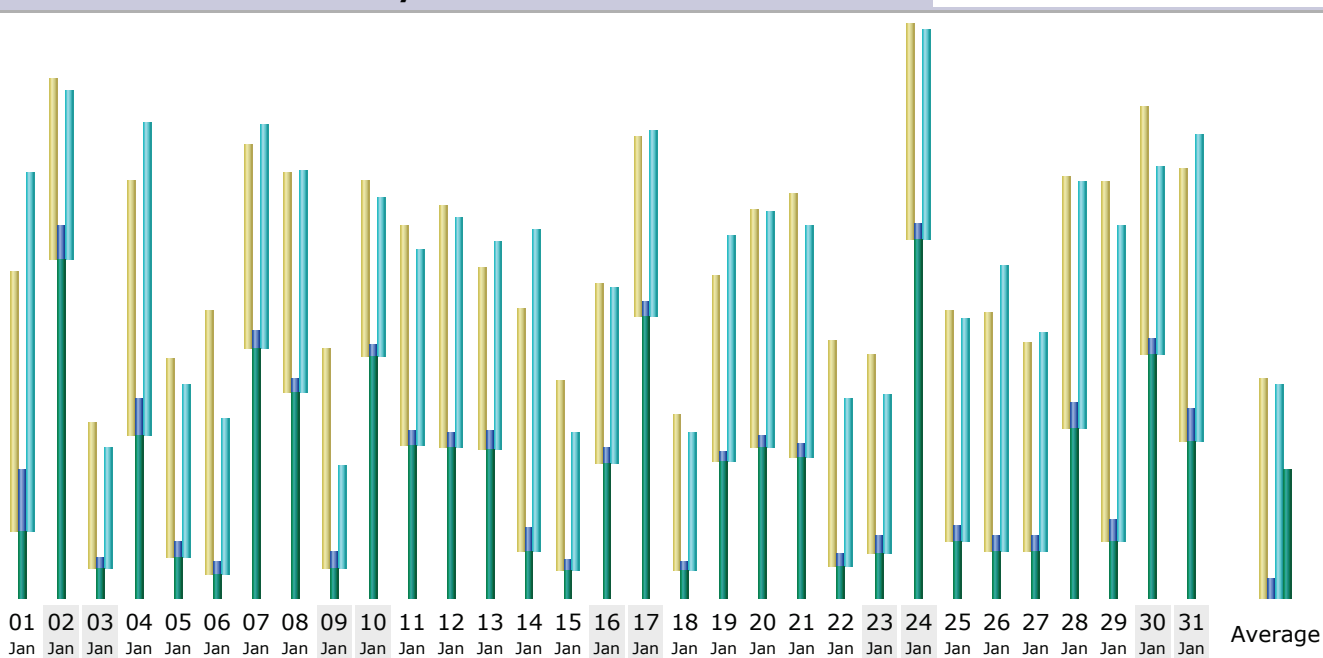

Last Update: 09 Feb 2016 - 19:17 [Update now](#)

Reported period:

Summary

Reported period	Month Jan 2016				
First visit	01 Jan 2016 - 01:27				
Last visit	31 Jan 2016 - 23:07				
	Unique visitors	Number of visits	Pages	Hits	Bandwidth
Viewed traffic *	1,389	1,873 (1.34 visits/visitor)	5,013 (2.67 Pages/Visit)	58,750 (31.36 Hits/Visit)	6.85 GB (3837.18 KB/Visit)
Not viewed traffic *			7,257	16,220	1.39 GB

* Not viewed traffic includes traffic generated by robots, worms, or replies with special HTTP status codes.

Monthly history

Month	Unique visitors	Number of visits	Pages	Hits	Bandwidth
Jan 2016	1,389	1,873	5,013	58,750	6.85 GB
Feb 2016	472	559	1,009	19,945	1.40 GB
Mar 2016	0	0	0	0	0
Apr 2016	0	0	0	0	0
May 2016	0	0	0	0	0
Jun 2016	0	0	0	0	0
Jul 2016	0	0	0	0	0
Aug 2016	0	0	0	0	0
Sep 2016	0	0	0	0	0
Oct 2016	0	0	0	0	0
Nov 2016	0	0	0	0	0
Dec 2016	0	0	0	0	0
Total	1,861	2,432	6,022	78,695	8.26 GB

Days of month

Day	Number of visits	Pages	Hits	Bandwidth
01 Jan 2016	71	539	3,187	117.81 MB
02 Jan 2016	49	294	1,489	597.83 MB
03 Jan 2016	40	104	1,066	50.14 MB
04 Jan 2016	70	326	2,797	283.52 MB
05 Jan 2016	54	140	1,528	71.24 MB
06 Jan 2016	72	115	1,388	39.98 MB
07 Jan 2016	56	143	1,990	440.26 MB
08 Jan 2016	60	112	1,973	360.79 MB
09 Jan 2016	60	145	908	51.30 MB
10 Jan 2016	48	91	1,407	425.56 MB
11 Jan 2016	60	134	1,752	268.72 MB
12 Jan 2016	66	133	2,052	264.56 MB
13 Jan 2016	50	166	1,851	259.36 MB
14 Jan 2016	66	199	2,862	82.70 MB
15 Jan 2016	52	94	1,235	46.15 MB
16 Jan 2016	49	140	1,571	235.07 MB
17 Jan 2016	49	133	1,661	494.93 MB
18 Jan 2016	43	88	1,232	47.60 MB
19 Jan 2016	51	87	2,017	239.85 MB
20 Jan 2016	65	97	2,100	263.01 MB
21 Jan 2016	72	112	2,067	245.73 MB
22 Jan 2016	62	109	1,503	54.37 MB
23 Jan 2016	54	143	1,410	78.25 MB
24 Jan 2016	59	141	1,867	629.84 MB
25 Jan 2016	63	131	1,974	100.81 MB
26 Jan 2016	65	126	2,542	83.28 MB
27 Jan 2016	57	132	1,931	82.90 MB
28 Jan 2016	69	225	2,187	299.13 MB