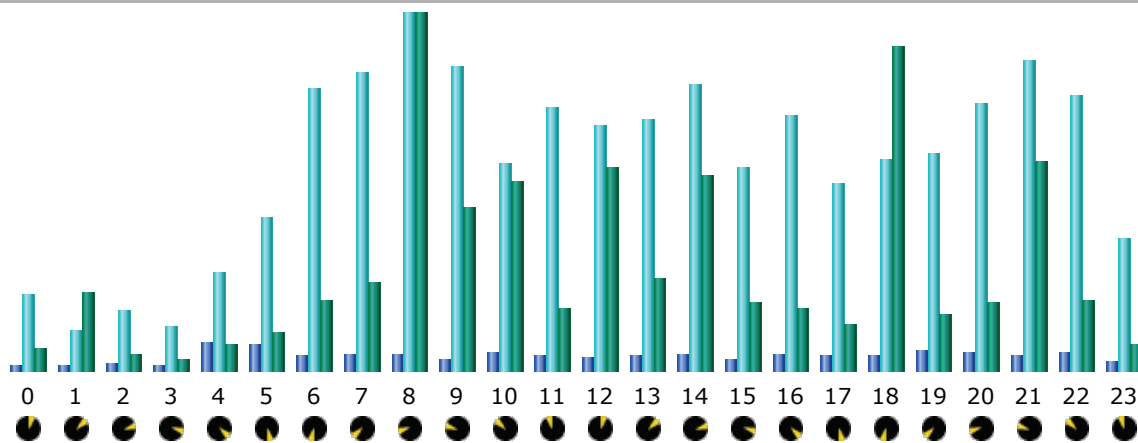

25 Dec 2015	47	145	1,092	34.71 MB
26 Dec 2015	56	440	2,747	299.11 MB
27 Dec 2015	49	398	1,893	263.52 MB
28 Dec 2015	72	433	2,240	80.46 MB
29 Dec 2015	80	889	2,574	98.29 MB
30 Dec 2015	61	489	2,052	80.78 MB
31 Dec 2015	64	210	1,597	56.65 MB
Average	73	216	3,088	218.51 MB
Total	2,272	6,722	95,738	6.61 GB

Days of week

Day	Pages	Hits	Bandwidth
Mon	200	2,163	222.64 MB
Tue	302	2,497	207.25 MB
Wed	182	1,985	115.51 MB
Thu	206	3,852	185.86 MB
Fri	256	6,763	416.74 MB
Sat	203	2,848	299.12 MB
Sun	156	1,740	119.14 MB

Hours