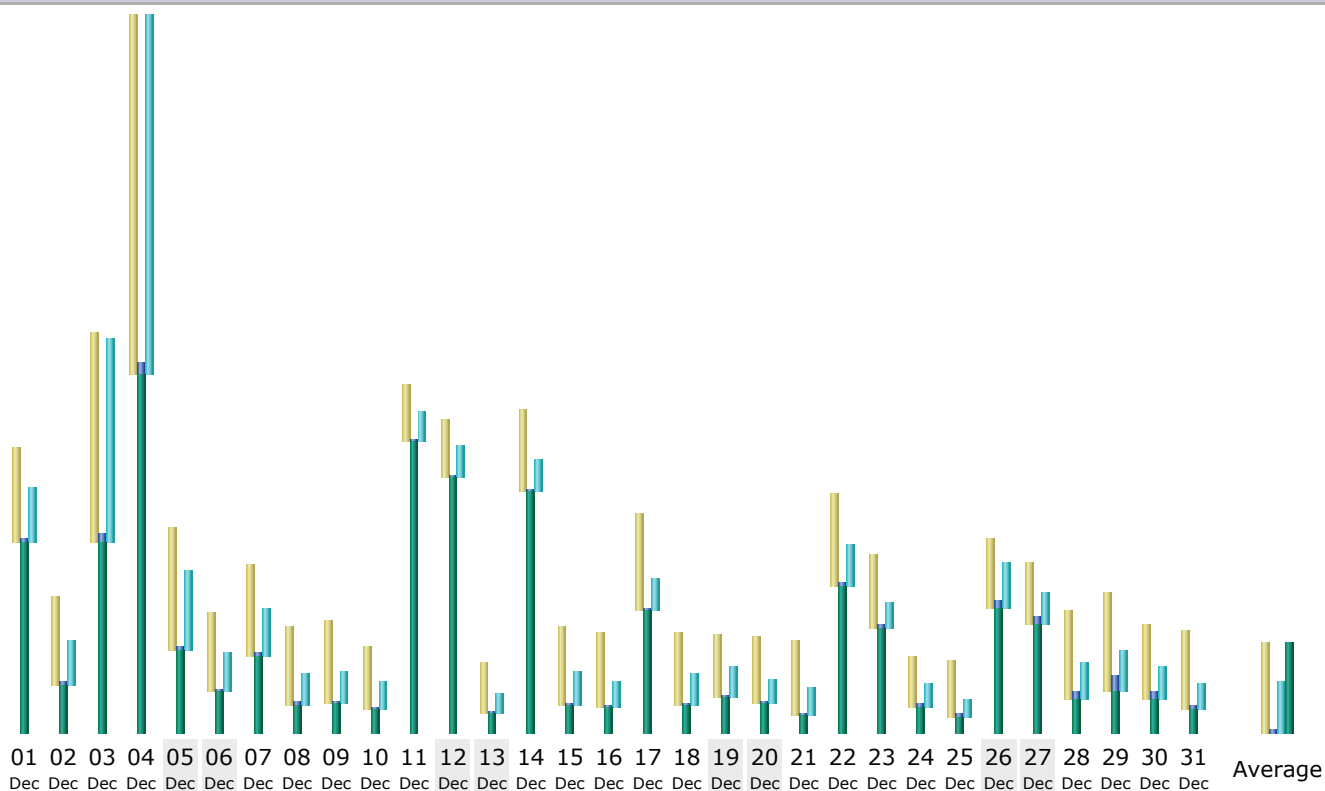

Days of month

Day	Number of visits	Pages	Hits	Bandwidth
01 Dec 2015	78	201	3,443	458.38 MB
02 Dec 2015	72	124	2,831	113.79 MB
03 Dec 2015	171	501	12,649	460.23 MB
04 Dec 2015	293	686	22,234	864.26 MB
05 Dec 2015	100	180	4,884	198.13 MB
06 Dec 2015	65	104	2,457	100.63 MB
07 Dec 2015	74	141	2,906	185.68 MB
08 Dec 2015	65	180	1,965	63.14 MB
09 Dec 2015	67	99	1,925	71.30 MB
10 Dec 2015	51	97	1,647	56.74 MB
11 Dec 2015	46	98	1,803	702.61 MB
12 Dec 2015	47	96	1,872	614.85 MB
13 Dec 2015	42	65	1,204	43.24 MB
14 Dec 2015	66	105	1,885	582.18 MB
15 Dec 2015	64	96	1,993	64.52 MB
16 Dec 2015	61	73	1,547	58.26 MB
17 Dec 2015	79	92	1,886	296.48 MB
18 Dec 2015	59	98	1,923	65.37 MB
19 Dec 2015	52	98	1,890	84.37 MB
20 Dec 2015	54	58	1,406	69.18 MB
21 Dec 2015	61	122	1,624	42.26 MB
22 Dec 2015	75	147	2,513	351.91 MB
23 Dec 2015	59	126	1,574	253.44 MB
24 Dec 2015	42	131	1,482	59.19 MB