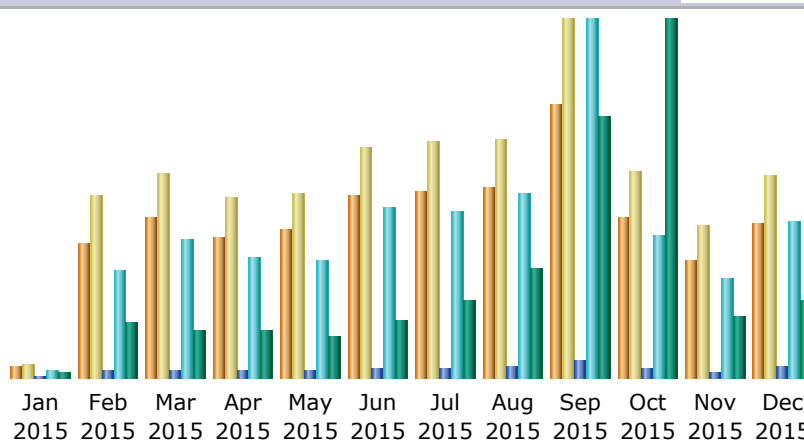

Last Update: 12 Jan 2016 - 19:15 [Update now](#)

Reported period:

Summary

Reported period	Month Nov 2015				
First visit	01 Nov 2015 - 00:47				
Last visit	30 Nov 2015 - 23:02				
	Unique visitors	Number of visits	Pages	Hits	Bandwidth
Viewed traffic *	1,313	1,720 (1.3 visits/visitor)	3,234 (1.88 Pages/Visit)	59,914 (34.83 Hits/Visit)	5.30 GB (3232.49 KB/Visit)
Not viewed traffic *			7,713	15,676	1.14 GB

* Not viewed traffic includes traffic generated by robots, worms, or replies with special HTTP status codes.

Monthly history

Month	Unique visitors	Number of visits	Pages	Hits	Bandwidth
Jan 2015	134	147	417	4,704	440.51 MB
Feb 2015	1,519	2,041	4,289	65,117	4.71 GB
Mar 2015	1,801	2,301	4,754	85,035	4.09 GB
Apr 2015	1,575	2,026	3,917	74,144	4.01 GB
May 2015	1,660	2,084	4,004	70,637	3.56 GB
Jun 2015	2,046	2,591	5,191	103,772	4.87 GB
Jul 2015	2,098	2,651	5,428	102,127	6.65 GB
Aug 2015	2,149	2,672	6,304	112,818	9.49 GB
Sep 2015	3,079	4,036	10,590	219,106	22.92 GB
Oct 2015	1,810	2,311	5,824	87,285	31.32 GB
Nov 2015	1,313	1,720	3,234	59,914	5.30 GB
Dec 2015	1,747	2,272	6,722	95,738	6.61 GB
Total	20,931	26,852	60,674	1,080,397	103.96 GB