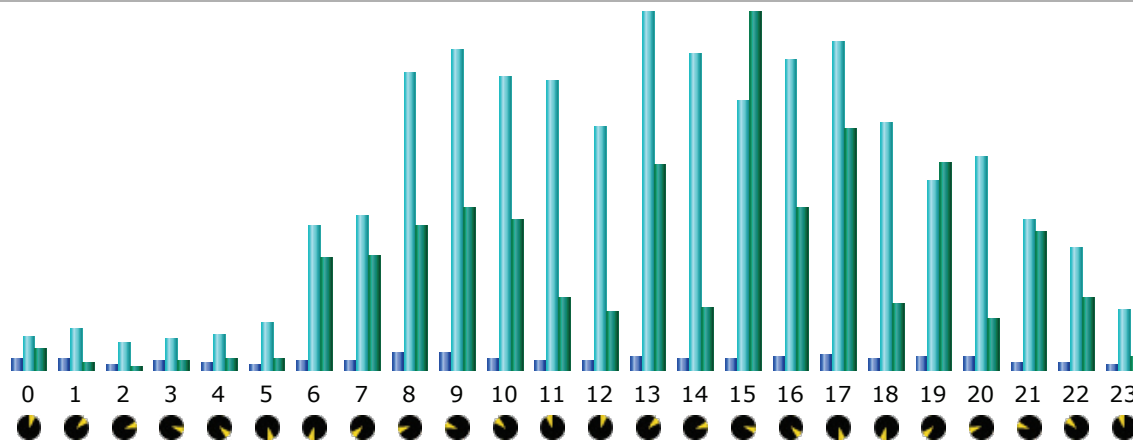

Hours

Hours	Pages	Hits	Bandwidth	Hours	Pages	Hits	Bandwidth
00	133	444	44.22 MB	12	115	3,223	130.46 MB
01	155	536	17.02 MB	13	173	4,738	456.59 MB
02	57	358	7.87 MB	14	153	4,202	139.68 MB
03	115	411	19.68 MB	15	135	3,565	791.13 MB
04	85	456	22.15 MB	16	175	4,114	356.07 MB
05	67	608	23.90 MB	17	186	4,365	532.61 MB
06	113	1,917	250.32 MB	18	148	3,286	147.77 MB
07	109	2,053	254.26 MB	19	163	2,514	461.48 MB
08	232	3,925	317.43 MB	20	174	2,835	113.25 MB