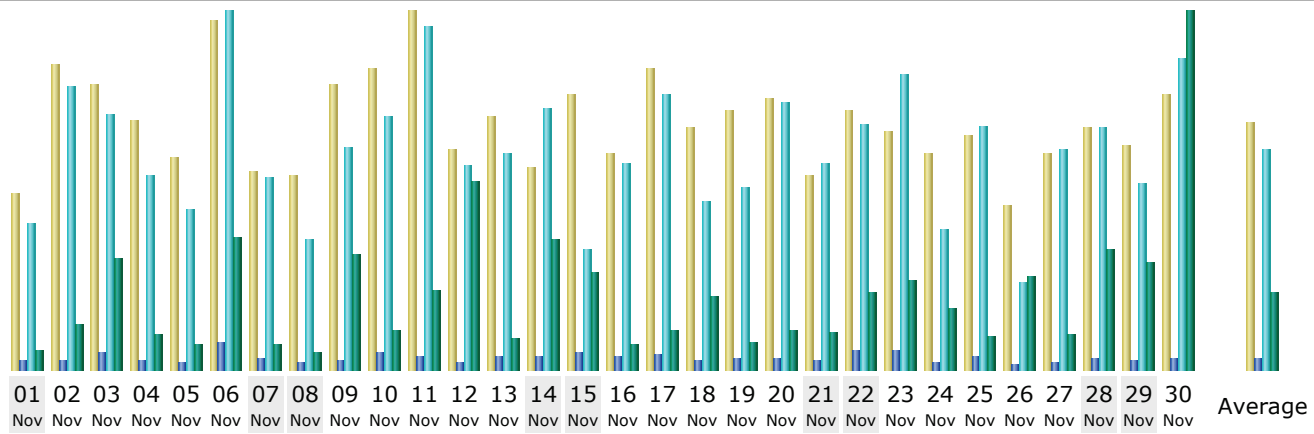

Last Update: 12 Jan 2016 - 19:15 [Update now](#)

Reported period:

Summary

Reported period	Month Nov 2015				
First visit	01 Nov 2015 - 00:47				
Last visit	30 Nov 2015 - 23:02				
	Unique visitors	Number of visits	Pages	Hits	Bandwidth
Viewed traffic *	1,313	1,720 (1.3 visits/visitor)	3,234 (1.88 Pages/Visit)	59,914 (34.83 Hits/Visit)	5.30 GB (3232.49 KB/Visit)
Not viewed traffic *			7,713	15,676	1.14 GB

Days of month

Day	Number of visits	Pages	Hits	Bandwidth
01 Nov 2015	41	77	1,329	45.18 MB
02 Nov 2015	71	87	2,561	104.93 MB
03 Nov 2015	66	159	2,315	263.12 MB
04 Nov 2015	58	90	1,759	84.48 MB
05 Nov 2015	49	70	1,458	56.78 MB
06 Nov 2015	81	238	3,243	312.86 MB
07 Nov 2015	46	97	1,734	60.94 MB
08 Nov 2015	45	57	1,185	40.94 MB
09 Nov 2015	66	90	2,006	271.28 MB
10 Nov 2015	70	158	2,300	92.93 MB
11 Nov 2015	83	109	3,105	184.72 MB
12 Nov 2015	51	65	1,846	443.52 MB
13 Nov 2015	59	117	1,960	73.96 MB
14 Nov 2015	47	124	2,365	306.51 MB
15 Nov 2015	64	160	1,086	227.82 MB
16 Nov 2015	50	123	1,866	59.13 MB
17 Nov 2015	70	135	2,500	92.86 MB
18 Nov 2015	56	82	1,517	173.91 MB
19 Nov 2015	60	92	1,640	62.54 MB
20 Nov 2015	63	99	2,427	91.75 MB
21 Nov 2015	45	89	1,873	87.86 MB
22 Nov 2015	60	167	2,225	182.48 MB
23 Nov 2015	55	165	2,669	209.68 MB
24 Nov 2015	50	70	1,264	141.91 MB
25 Nov 2015	54	120	2,205	76.53 MB
26 Nov 2015	38	48	775	217.51 MB
27 Nov 2015	50	72	1,999	81.03 MB
28 Nov 2015	56	97	2,193	283.17 MB
29 Nov 2015	52	83	1,683	252.51 MB
30 Nov 2015	64	94	2,826	846.74 MB
Average	57	107	1,997	180.99 MB
Total	1,720	3,234	59,914	5.30 GB