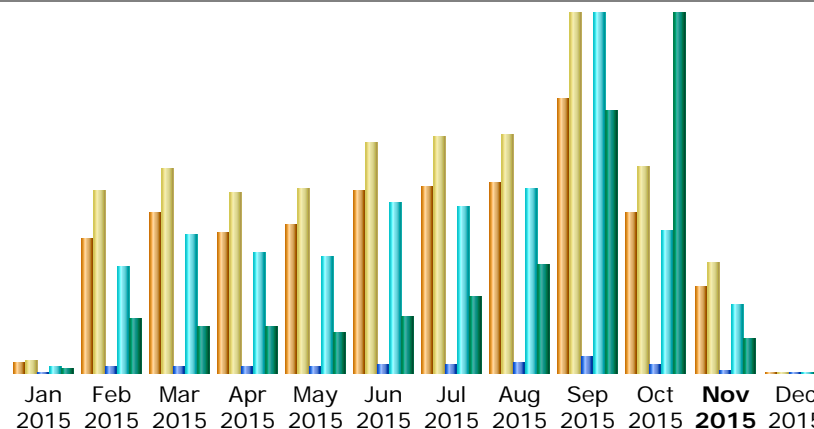

Last Update: 21 Nov 2015 - 19:22 [Update now](#)

Reported period:

Summary

Reported period	Month Oct 2015				
First visit	01 Oct 2015 - 00:29				
Last visit	31 Oct 2015 - 23:19				
	Unique visitors	Number of visits	Pages	Hits	Bandwidth
Viewed traffic *	1,810	2,311 (1.27 visits/visitor)	5,824 (2.52 Pages/Visit)	87,285 (37.76 Hits/Visit)	31.32 GB (14212.85 KB/Visit)
Not viewed traffic *			7,290	16,209	1.31 GB

* Not viewed traffic includes traffic generated by robots, worms, or replies with special HTTP status codes.

Monthly history

Month	Unique visitors	Number of visits	Pages	Hits	Bandwidth
Jan 2015	134	147	417	4,704	440.51 MB
Feb 2015	1,519	2,041	4,289	65,117	4.71 GB
Mar 2015	1,801	2,301	4,754	85,035	4.09 GB
Apr 2015	1,575	2,026	3,917	74,144	4.01 GB
May 2015	1,660	2,084	4,004	70,637	3.56 GB
Jun 2015	2,046	2,591	5,191	103,772	4.87 GB
Jul 2015	2,098	2,651	5,428	102,127	6.65 GB
Aug 2015	2,149	2,672	6,304	112,818	9.49 GB
Sep 2015	3,079	4,036	10,590	219,106	22.92 GB
Oct 2015	1,810	2,311	5,824	87,285	31.32 GB
Nov 2015	966	1,235	2,310	41,771	3.05 GB
Dec 2015	0	0	0	0	0
Total	18,837	24,095	53,028	966,516	95.10 GB

Days of month