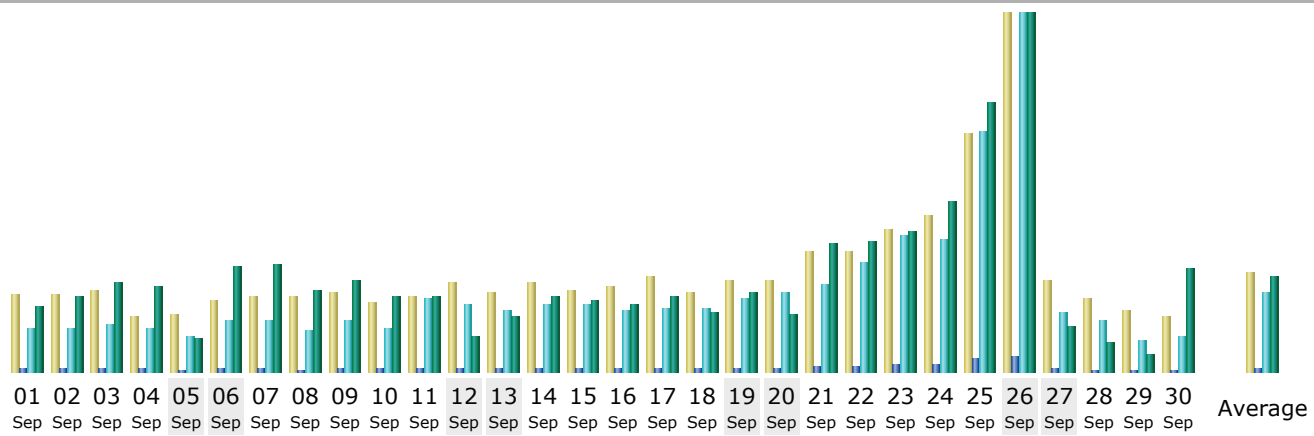

Days of month

Day	Number of visits	Pages	Hits	Bandwidth
01 Sep 2015	103	242	3,981	529.89 MB
02 Sep 2015	105	224	4,018	610.00 MB
03 Sep 2015	110	294	4,385	739.32 MB
04 Sep 2015	74	214	3,937	694.30 MB
05 Sep 2015	78	129	3,326	278.22 MB
06 Sep 2015	95	196	4,669	866.65 MB
07 Sep 2015	100	201	4,667	876.17 MB
08 Sep 2015	101	181	3,816	663.26 MB
09 Sep 2015	107	253	4,734	747.46 MB
10 Sep 2015	92	252	3,920	611.89 MB
11 Sep 2015	101	328	6,801	624.90 MB
12 Sep 2015	120	280	6,131	288.89 MB
13 Sep 2015	106	327	5,645	457.01 MB
14 Sep 2015	121	280	6,162	615.43 MB
15 Sep 2015	108	265	6,215	578.23 MB
16 Sep 2015	115	368	5,663	551.68 MB
17 Sep 2015	127	302	5,882	622.90 MB
18 Sep 2015	106	289	5,794	480.51 MB
19 Sep 2015	124	341	6,734	654.25 MB
20 Sep 2015	124	293	7,416	476.57 MB
21 Sep 2015	162	389	8,130	1.04 GB
22 Sep 2015	163	505	10,032	1.05 GB
23 Sep 2015	194	560	12,734	1.13 GB
24 Sep 2015	213	596	12,367	1.37 GB
25 Sep 2015	323	1,132	22,355	2.18 GB
26 Sep 2015	486	1,441	33,388	2.90 GB
27 Sep 2015	124	247	5,460	369.73 MB
28 Sep 2015	99	183	4,644	245.37 MB
29 Sep 2015	81	145	2,884	141.36 MB
30 Sep 2015	74	133	3,216	845.71 MB
Average	134	353	7,303	782.40 MB
Total	4,036	10,590	219,106	22.92 GB