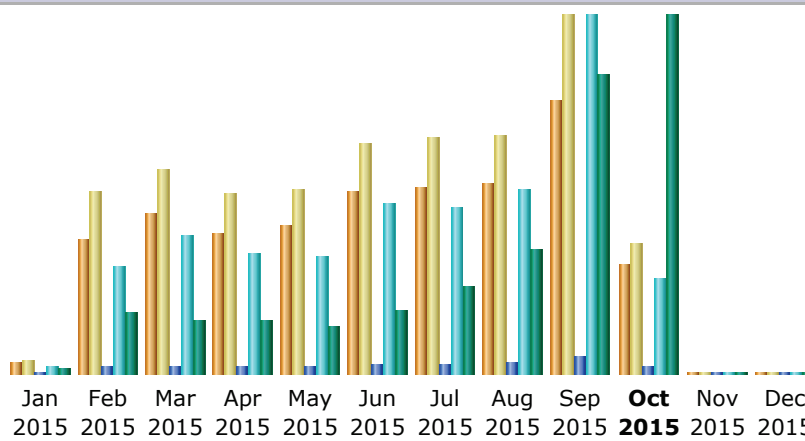

Last Update: 18 Oct 2015 - 20:18 [Update now](#)

Reported period:

Summary

Reported period	Month Sep 2015				
First visit	01 Sep 2015 - 00:38				
Last visit	30 Sep 2015 - 22:53				
	Unique visitors	Number of visits	Pages	Hits	Bandwidth
Viewed traffic *	3,079	4,036 (1.31 visits/visitor)	10,590 (2.62 Pages/Visit)	219,106 (54.28 Hits/Visit)	22.92 GB (5955.27 KB/Visit)
Not viewed traffic *			7,545	19,140	1.14 GB

* Not viewed traffic includes traffic generated by robots, worms, or replies with special HTTP status codes.

Monthly history

Month	Unique visitors	Number of visits	Pages	Hits	Bandwidth
Jan 2015	134	147	417	4,704	440.51 MB
Feb 2015	1,519	2,041	4,289	65,117	4.71 GB
Mar 2015	1,801	2,301	4,754	85,035	4.09 GB
Apr 2015	1,575	2,026	3,917	74,144	4.01 GB
May 2015	1,660	2,084	4,004	70,637	3.56 GB
Jun 2015	2,046	2,591	5,191	103,772	4.87 GB
Jul 2015	2,098	2,651	5,428	102,127	6.65 GB
Aug 2015	2,149	2,672	6,304	112,818	9.49 GB
Sep 2015	3,079	4,036	10,590	219,106	22.92 GB
Oct 2015	1,214	1,476	4,410	58,349	27.46 GB
Nov 2015	0	0	0	0	0
Dec 2015	0	0	0	0	0
Total	17,275	22,025	49,304	895,809	88.18 GB