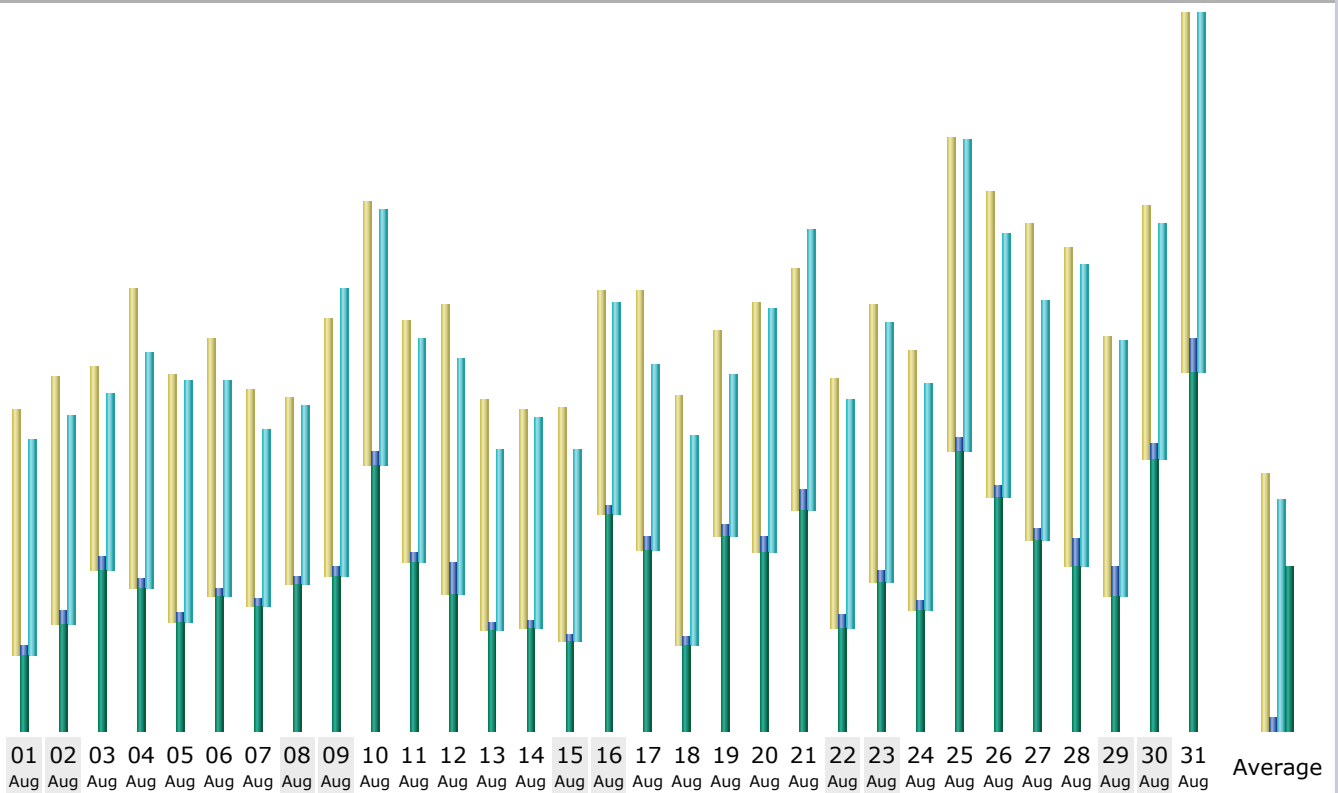

Days of month

Day	Number of visits	Pages	Hits	Bandwidth
01 Aug 2015	82	132	3,393	142.69 MB
02 Aug 2015	83	204	3,260	205.00 MB
03 Aug 2015	68	195	2,744	306.93 MB
04 Aug 2015	100	144	3,697	271.38 MB
05 Aug 2015	83	126	3,784	205.70 MB
06 Aug 2015	86	123	3,381	256.70 MB
07 Aug 2015	72	110	2,753	238.10 MB
08 Aug 2015	62	99	2,792	280.36 MB
09 Aug 2015	86	150	4,487	293.33 MB
10 Aug 2015	88	187	3,996	508.81 MB
11 Aug 2015	81	154	3,510	321.60 MB
12 Aug 2015	97	480	3,682	261.26 MB
13 Aug 2015	77	124	2,827	192.88 MB
14 Aug 2015	73	108	3,287	195.91 MB
15 Aug 2015	78	104	3,011	169.29 MB
16 Aug 2015	75	132	3,321	413.95 MB
17 Aug 2015	87	206	2,918	343.72 MB
18 Aug 2015	84	149	3,296	161.56 MB
19 Aug 2015	69	178	2,545	368.50 MB
20 Aug 2015	84	227	3,831	338.22 MB
21 Aug 2015	81	315	4,423	419.38 MB
22 Aug 2015	84	204	3,558	197.12 MB
23 Aug 2015	93	176	4,065	281.34 MB
24 Aug 2015	87	152	3,520	231.63 MB