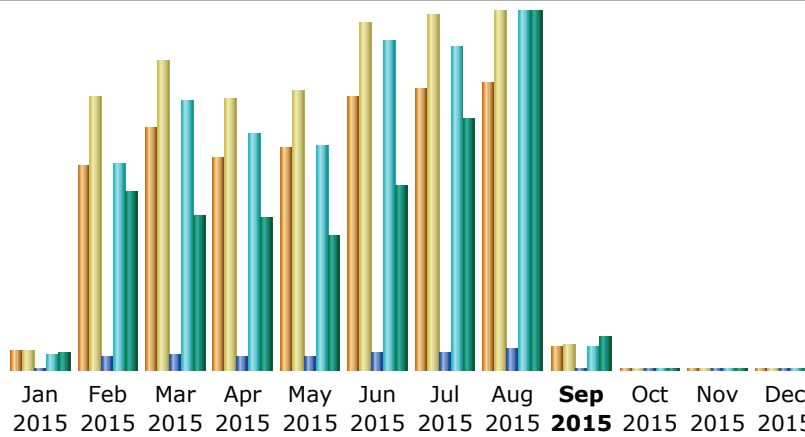

**Last Update:** 02 Sep 2015 - 20:22 [Update now](#)

**Reported period:**

### Summary

<b>Reported period</b>	Month Aug 2015				
<b>First visit</b>	01 Aug 2015 - 00:06				
<b>Last visit</b>	31 Aug 2015 - 23:38				
	<b>Unique visitors</b>	<b>Number of visits</b>	<b>Pages</b>	<b>Hits</b>	<b>Bandwidth</b>
Viewed traffic *	<b>2,149</b>	<b>2,672</b> (1.24 visits/visitor)	<b>6,304</b> (2.35 Pages/Visit)	<b>112,818</b> (42.22 Hits/Visit)	<b>9.49 GB</b> (3723.95 KB/Visit)
Not viewed traffic *			<b>7,430</b>	<b>17,548</b>	<b>1.02 GB</b>

\* Not viewed traffic includes traffic generated by robots, worms, or replies with special HTTP status codes.

### Monthly history

Month	Unique visitors	Number of visits	Pages	Hits	Bandwidth
Jan 2015	134	147	417	4,704	440.51 MB
Feb 2015	1,519	2,041	4,289	65,117	4.71 GB
Mar 2015	1,801	2,301	4,754	85,035	4.09 GB
Apr 2015	1,575	2,026	3,917	74,144	4.01 GB
May 2015	1,660	2,084	4,004	70,637	3.56 GB
Jun 2015	2,046	2,591	5,191	103,772	4.87 GB
Jul 2015	2,098	2,651	5,428	102,127	6.65 GB
Aug 2015	2,149	2,672	6,304	112,818	9.49 GB
<b>Sep 2015</b>	173	188	416	7,011	905.11 MB
Oct 2015	0	0	0	0	0
Nov 2015	0	0	0	0	0
Dec 2015	0	0	0	0	0
<b>Total</b>	<b>13,155</b>	<b>16,701</b>	<b>34,720</b>	<b>625,365</b>	<b>38.68 GB</b>