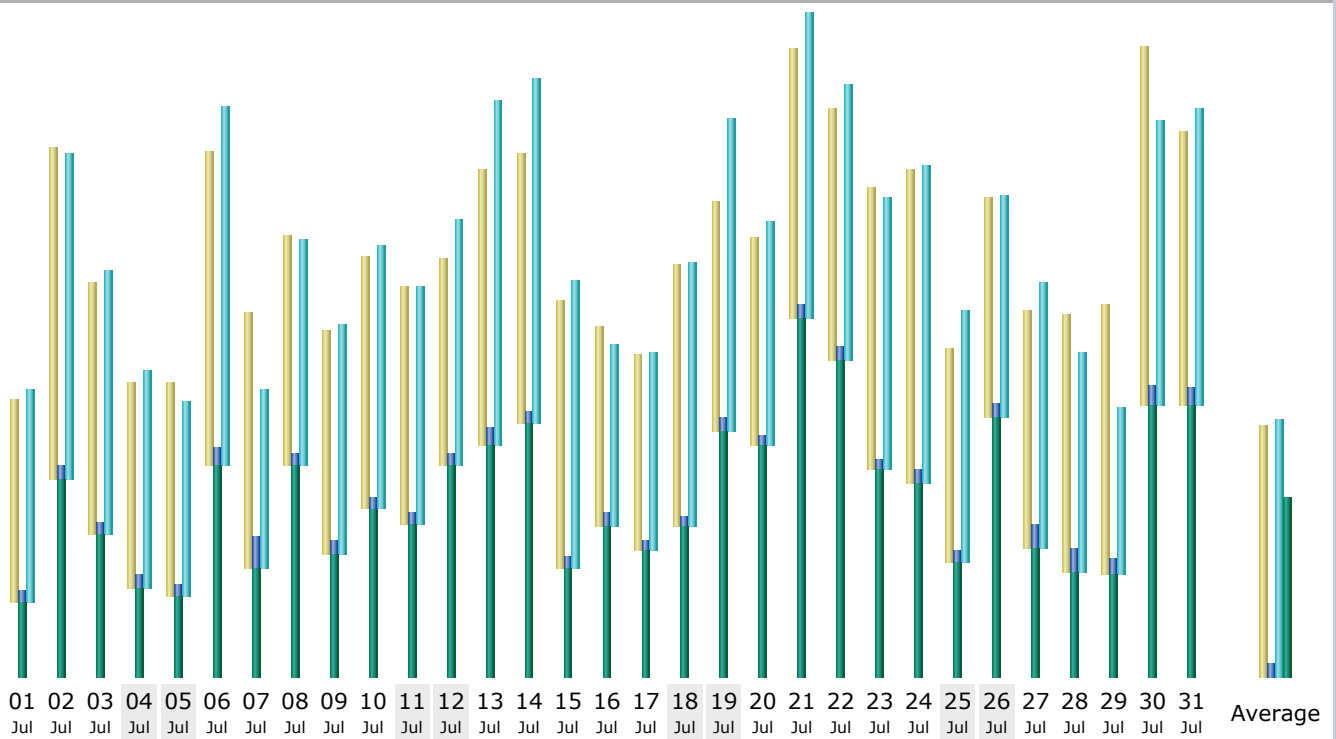

Days of month

Day	Number of visits	Pages	Hits	Bandwidth
01 Jul 2015	69	140	2,698	90.21 MB
02 Jul 2015	113	171	4,150	241.60 MB
03 Jul 2015	86	147	3,362	172.26 MB
04 Jul 2015	70	153	2,796	108.32 MB
05 Jul 2015	73	147	2,487	97.51 MB
06 Jul 2015	107	206	4,579	256.89 MB
07 Jul 2015	87	407	2,273	132.03 MB
08 Jul 2015	78	144	2,892	257.23 MB
09 Jul 2015	76	167	2,935	148.01 MB
10 Jul 2015	86	141	3,378	204.33 MB
11 Jul 2015	81	129	3,032	185.34 MB
12 Jul 2015	70	138	3,151	258.36 MB
13 Jul 2015	94	215	4,414	282.11 MB
14 Jul 2015	92	145	4,407	308.86 MB
15 Jul 2015	91	148	3,666	130.69 MB
16 Jul 2015	68	154	2,327	182.78 MB
17 Jul 2015	67	115	2,519	152.89 MB
18 Jul 2015	89	120	3,383	183.72 MB
19 Jul 2015	78	163	4,012	298.16 MB
20 Jul 2015	71	105	2,860	282.58 MB
21 Jul 2015	92	174	3,905	435.62 MB
22 Jul 2015	86	156	3,530	387.07 MB
23 Jul 2015	96	124	3,481	251.88 MB
24 Jul 2015	107	173	4,067	235.16 MB
25 Jul 2015	73	140	3,212	139.05 MB