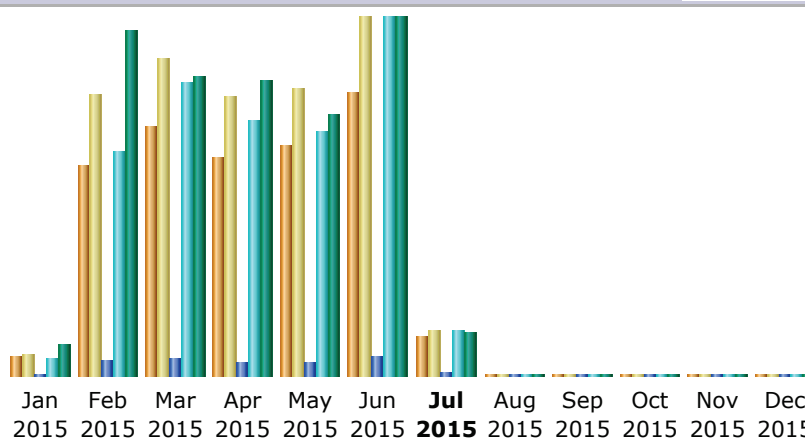

**Last Update:** 04 Jul 2015 - 20:11 [Update now](#)

**Reported period:** Jun 2015 OK

### Summary

<b>Reported period</b>	Month Jun 2015				
<b>First visit</b>	01 Jun 2015 - 00:50				
<b>Last visit</b>	30 Jun 2015 - 23:32				
	<b>Unique visitors</b>	<b>Number of visits</b>	<b>Pages</b>	<b>Hits</b>	<b>Bandwidth</b>
Viewed traffic *	<b>2,046</b>	<b>2,591</b> (1.26 visits/visitor)	<b>5,191</b> (2 Pages/Visit)	<b>103,772</b> (40.05 Hits/Visit)	<b>4.87 GB</b> (1972.62 KB/Visit)
Not viewed traffic *			<b>6,752</b>	<b>17,231</b>	<b>976.52 MB</b>

### Monthly history

Month	Unique visitors	Number of visits	Pages	Hits	Bandwidth
Jan 2015	134	147	417	4,704	440.51 MB
Feb 2015	1,519	2,041	4,289	65,117	4.71 GB
Mar 2015	1,801	2,301	4,754	85,035	4.09 GB
Apr 2015	1,575	2,026	3,917	74,144	4.01 GB
May 2015	1,660	2,084	4,004	70,637	3.56 GB
Jun 2015	2,046	2,591	5,191	103,772	4.87 GB
<b>Jul 2015</b>	<b>280</b>	<b>327</b>	<b>598</b>	<b>12,707</b>	<b>594.89 MB</b>
Aug 2015	0	0	0	0	0
Sep 2015	0	0	0	0	0
Oct 2015	0	0	0	0	0
Nov 2015	0	0	0	0	0
Dec 2015	0	0	0	0	0
<b>Total</b>	<b>9,015</b>	<b>11,517</b>	<b>23,170</b>	<b>416,116</b>	<b>22.24 GB</b>