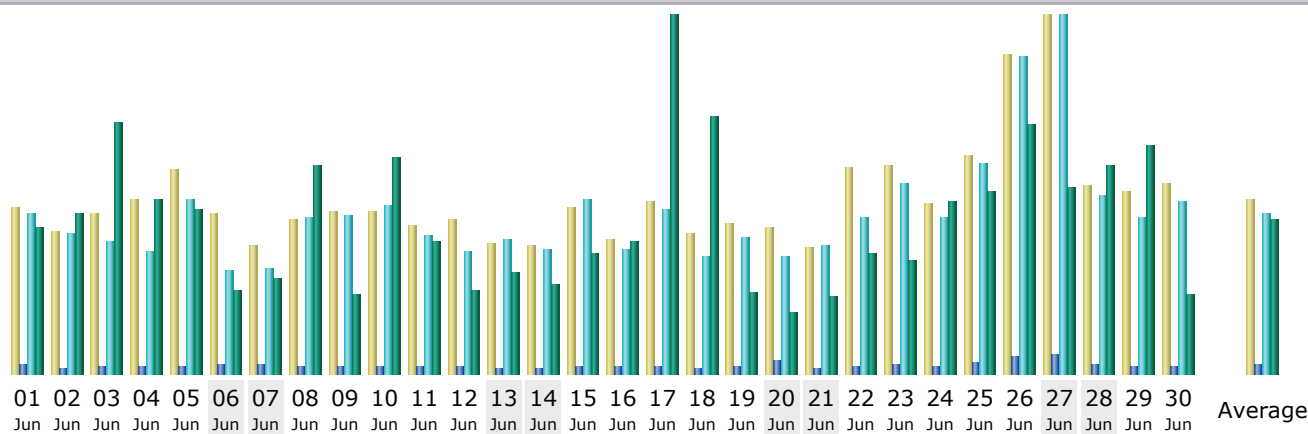

### Summary

<b>Reported period</b>	Month Jun 2015				
<b>First visit</b>	01 Jun 2015 - 00:50				
<b>Last visit</b>	30 Jun 2015 - 23:32				
	<b>Unique visitors</b>	<b>Number of visits</b>	<b>Pages</b>	<b>Hits</b>	<b>Bandwidth</b>
Viewed traffic *	<b>2,046</b>	<b>2,591</b> (1.26 visits/visitor)	<b>5,191</b> (2 Pages/Visit)	<b>103,772</b> (40.05 Hits/Visit)	<b>4.87 GB</b> (1972.62 KB/Visit)
Not viewed traffic *			<b>6,752</b>	<b>17,231</b>	<b>976.52 MB</b>

\* Not viewed traffic includes traffic generated by robots, worms, or replies with special HTTP status codes.

### Days of month

Day	Number of visits	Pages	Hits	Bandwidth
01 Jun 2015	82	182	3,487	159.24 MB
02 Jun 2015	70	123	3,047	173.99 MB
03 Jun 2015	79	154	2,868	272.50 MB
04 Jun 2015	86	135	2,642	187.86 MB
05 Jun 2015	101	156	3,786	178.14 MB
06 Jun 2015	79	190	2,234	89.64 MB
07 Jun 2015	63	212	2,261	102.16 MB
08 Jun 2015	76	137	3,381	224.14 MB
09 Jun 2015	80	166	3,427	85.03 MB
10 Jun 2015	80	143	3,660	233.31 MB
11 Jun 2015	73	145	2,986	144.01 MB
12 Jun 2015	76	167	2,634	89.72 MB
13 Jun 2015	64	98	2,892	109.79 MB
14 Jun 2015	63	100	2,683	96.90 MB
15 Jun 2015	82	166	3,750	130.08 MB
16 Jun 2015	66	133	2,713	144.13 MB
17 Jun 2015	85	149	3,534	387.91 MB
18 Jun 2015	69	121	2,524	279.94 MB
19 Jun 2015	74	156	2,969	87.39 MB
20 Jun 2015	72	280	2,524	66.37 MB
21 Jun 2015	62	94	2,794	82.29 MB
22 Jun 2015	102	160	3,391	130.21 MB
23 Jun 2015	103	179	4,131	121.78 MB
24 Jun 2015	84	154	3,374	187.41 MB
25 Jun 2015	108	244	4,529	196.96 MB
26 Jun 2015	158	360	6,869	270.94 MB
27 Jun 2015	177	401	7,754	201.52 MB
28 Jun 2015	93	188	3,837	226.20 MB
29 Jun 2015	90	168	3,386	247.52 MB
30 Jun 2015	94	130	3,705	84.20 MB
Average	86	173	3,459	166.38 MB
Total	2,591	5,191	103,772	4.87 GB