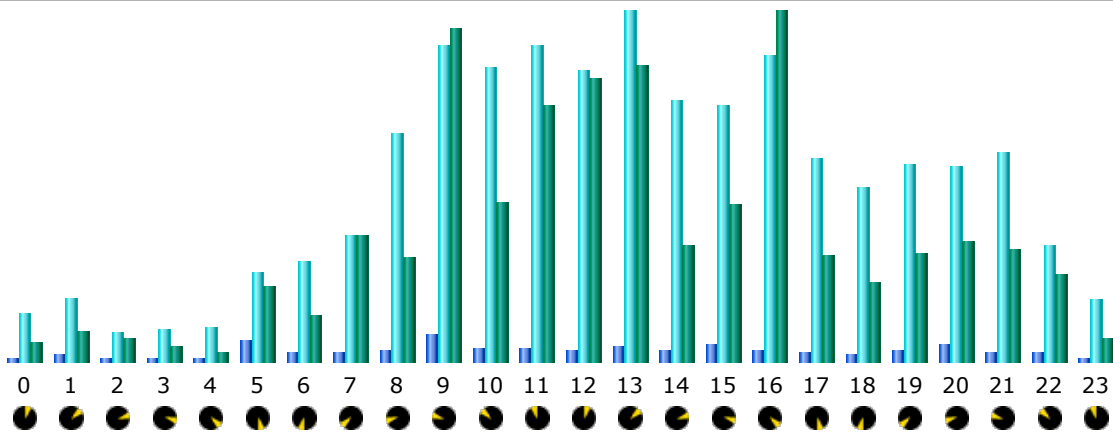

Hours

Hours	Pages	Hits	Bandwidth	Hours	Pages	Hits	Bandwidth
00	55	776	23.03 MB	12	179	4,762	338.96 MB
01	96	1,045	36.63 MB	13	236	5,729	355.99 MB
02	36	455	26.99 MB	14	177	4,289	138.19 MB
03	50	528	18.55 MB	15	272	4,174	187.64 MB
04	62	559	11.53 MB	16	173	5,017	419.51 MB
05	336	1,449	89.16 MB	17	131	3,313	127.23 MB
06	141	1,655	54.80 MB	18	118	2,859	93.41 MB
07	132	2,038	149.42 MB	19	182	3,216	129.57 MB
08	173	3,737	124.58 MB	20	264	3,196	143.40 MB
09	445	5,180	399.81 MB	21	130	3,407	134.66 MB
10	192	4,820	189.08 MB	22	137	1,905	104.59 MB