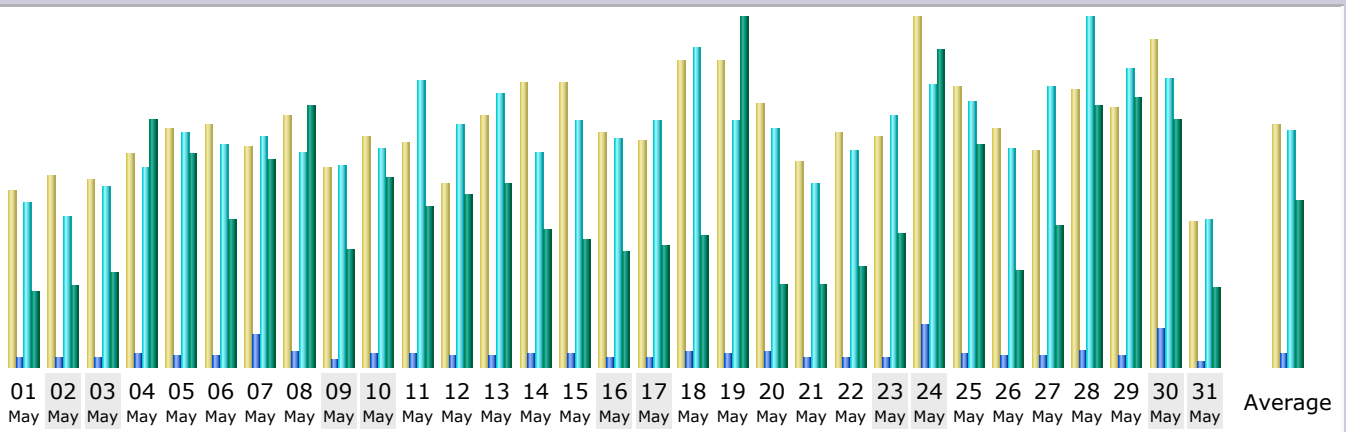

Last Update: 31 May 2015 - 20:03 [Update now](#)

Reported period:

Summary

Reported period	Month May 2015				
First visit	01 May 2015 - 01:09				
Last visit	31 May 2015 - 20:00				
	Unique visitors	Number of visits	Pages	Hits	Bandwidth
Viewed traffic *	1,651	2,075 (1.25 visits/visitor)	3,991 (1.92 Pages/Visit)	70,276 (33.86 Hits/Visit)	3.54 GB (1791.14 KB/Visit)
Not viewed traffic *			6,875	14,751	810.30 MB

Days of month

Day	Number of visits	Pages	Hits	Bandwidth
01 May 2015	49	78	1,567	52.67 MB
02 May 2015	53	81	1,438	56.12 MB
03 May 2015	52	79	1,713	66.09 MB
04 May 2015	59	117	1,915	174.20 MB
05 May 2015	66	102	2,242	149.89 MB
06 May 2015	67	103	2,132	102.67 MB
07 May 2015	61	313	2,203	144.90 MB
08 May 2015	70	140	2,057	184.29 MB
09 May 2015	55	66	1,917	82.03 MB
10 May 2015	64	129	2,101	133.10 MB
11 May 2015	62	115	2,752	112.95 MB
12 May 2015	51	95	2,323	120.27 MB
13 May 2015	70	99	2,613	129.57 MB
14 May 2015	79	126	2,055	96.86 MB
15 May 2015	79	122	2,356	89.66 MB
16 May 2015	65	89	2,193	81.18 MB
17 May 2015	63	88	2,355	85.39 MB
18 May 2015	85	131	3,064	92.04 MB
19 May 2015	85	130	2,356	246.00 MB
20 May 2015	73	132	2,278	57.49 MB
21 May 2015	57	90	1,751	58.50 MB
22 May 2015	65	83	2,071	70.94 MB
23 May 2015	64	84	2,416	94.23 MB
24 May 2015	97	407	2,713	223.01 MB
25 May 2015	78	114	2,537	156.13 MB
26 May 2015	66	103	2,103	68.27 MB
27 May 2015	60	95	2,688	98.63 MB
28 May 2015	77	158	3,350	183.50 MB
29 May 2015	72	110	2,854	188.64 MB
30 May 2015	91	358	2,767	174.83 MB
31 May 2015	40	54	1,396	55.45 MB
Average	66	128	2,266	117.08 MB
Total	2,075	3,991	70,276	3.54 GB