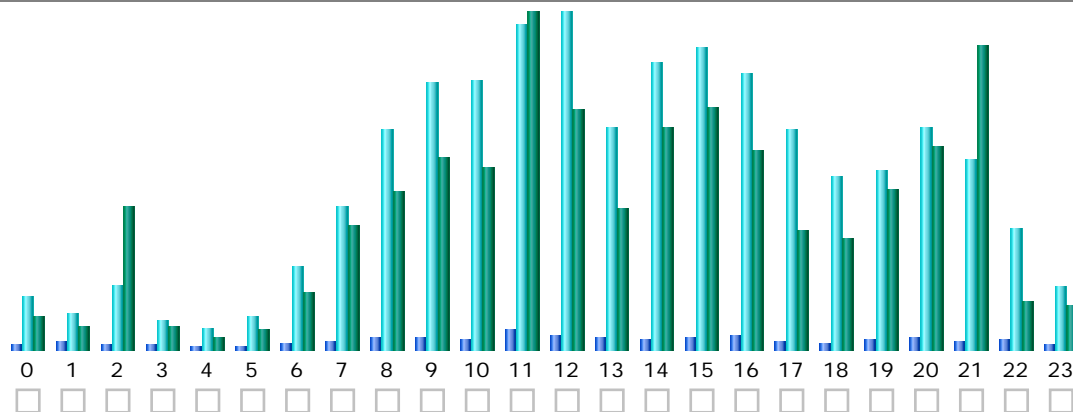

Day	Pages	Hits	Bandwidth
Mon	114	2,602	146.86 MB
Tue	152	2,523	156.93 MB
Wed	137	2,621	165.81 MB
Thu	140	2,521	106.72 MB
Fri	162	2,703	123.60 MB
Sat	111	2,390	126.52 MB
Sun	91	1,888	132.00 MB

Hours

Hours	Pages	Hits	Bandwidth	Hours	Pages	Hits	Bandwidth
00	71	957	40.77 MB	12	263	6,043	294.94 MB
01	163	653	29.14 MB	13	209	3,968	173.26 MB
02	74	1,170	176.69 MB	14	176	5,162	273.78 MB
03	69	511	28.74 MB	15	227	5,413	298.29 MB
04	40	395	13.97 MB	16	264	4,944	244.51 MB
05	65	586	24.63 MB	17	145	3,955	146.75 MB
06	125	1,507	69.21 MB	18	117	3,094	137.28 MB
07	143	2,576	153.24 MB	19	180	3,191	196.60 MB
08	202	3,928	193.46 MB	20	207	3,983	249.58 MB
09	205	4,790	236.26 MB	21	156	3,419	373.22 MB
10	194	4,816	225.27 MB	22	187	2,160	58.75 MB
11	342	5,814	414.47 MB	23	93	1,109	53.45 MB

Countries (Top 25) - Full list

Countries	Pages	Hits	Bandwidth
United States (us)	2,987	63,746	3.32 GB
Unknown (zz)	171	4,147	274.02 MB
France (fr)	108	126	23.94 MB
Germany (de)	98	289	16.31 MB
Romania (ro)	90	153	4.90 MB
Netherlands (nl)	86	149	19.55 MB
Great Britain (gb)	64	265	46.52 MB
China (cn)	57	129	5.72 MB
Israel (il)	49	67	14.80 MB
Brazil (br)	35	741	9.46 MB
Bangladesh (bd)	29	29	2.26 MB
Philippines (ph)	27	860	74.09 MB
Canada (ca)	23	503	12.37 MB
India (in)	17	749	28.75 MB
Italy (it)	9	277	4.60 MB