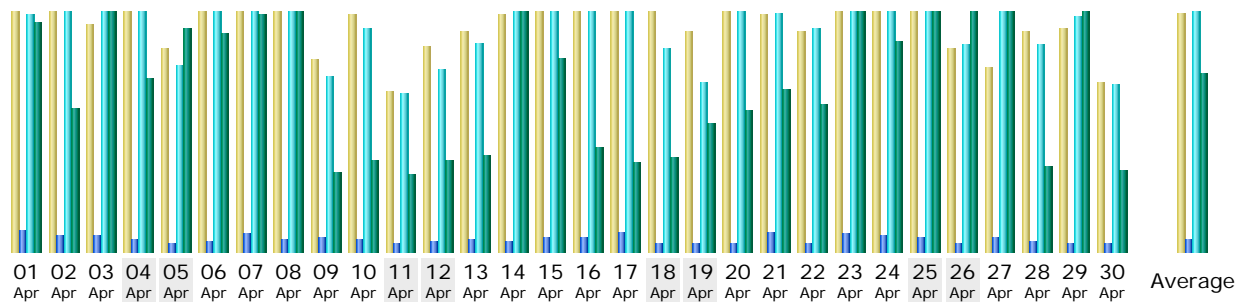

* Not viewed traffic includes traffic generated by robots, worms, or replies with special HTTP status codes.

Monthly history

Month	Unique visitors	Number of visits	Pages	Hits	Bandwidth
Jan 2015	134	147	417	4,704	440.51 MB
Feb 2015	1,519	2,041	4,289	65,117	4.71 GB
Mar 2015	1,801	2,301	4,754	85,035	4.09 GB
Apr 2015	1,575	2,026	3,917	74,144	4.01 GB
May 2015	544	653	1,317	21,954	1.23 GB
Jun 2015	0	0	0	0	0
Jul 2015	0	0	0	0	0
Aug 2015	0	0	0	0	0
Sep 2015	0	0	0	0	0
Oct 2015	0	0	0	0	0
Nov 2015	0	0	0	0	0
Dec 2015	0	0	0	0	0
Total	5,573	7,168	14,694	250,954	14.46 GB

Days of month

Day	Number of visits	Pages	Hits	Bandwidth
01 Apr 2015	84	224	2,402	175.77 MB
02 Apr 2015	75	157	2,738	109.28 MB
03 Apr 2015	64	165	2,668	195.21 MB
04 Apr 2015	74	115	2,522	132.69 MB
05 Apr 2015	57	82	1,897	171.80 MB
06 Apr 2015	77	100	2,625	167.02 MB
07 Apr 2015	69	182	2,717	181.72 MB
08 Apr 2015	74	129	2,626	194.16 MB
09 Apr 2015	54	140	1,777	60.76 MB
10 Apr 2015	67	115	2,261	70.20 MB
11 Apr 2015	45	93	1,611	59.40 MB
12 Apr 2015	58	106	1,845	69.92 MB
13 Apr 2015	62	129	2,112	73.48 MB
14 Apr 2015	67	110	2,847	257.90 MB
15 Apr 2015	74	147	3,419	148.20 MB
16 Apr 2015	85	141	3,004	79.28 MB
17 Apr 2015	68	201	2,481	67.57 MB
18 Apr 2015	72	93	2,068	72.10 MB
19 Apr 2015	62	86	1,712	97.95 MB
20 Apr 2015	69	87	2,489	108.86 MB
21 Apr 2015	67	207	2,420	123.22 MB
22 Apr 2015	62	91	2,275	112.40 MB
23 Apr 2015	85	173	3,386	222.17 MB
24 Apr 2015	95	168	3,404	161.42 MB
25 Apr 2015	78	146	3,360	241.89 MB
26 Apr 2015	57	92	2,101	188.31 MB
27 Apr 2015	52	140	3,182	238.06 MB
28 Apr 2015	62	111	2,108	64.88 MB
29 Apr 2015	63	94	2,383	198.54 MB
30 Apr 2015	48	93	1,704	62.09 MB
Average	67	130	2,471	136.88 MB
Total	2,026	3,917	74,144	4.01 GB