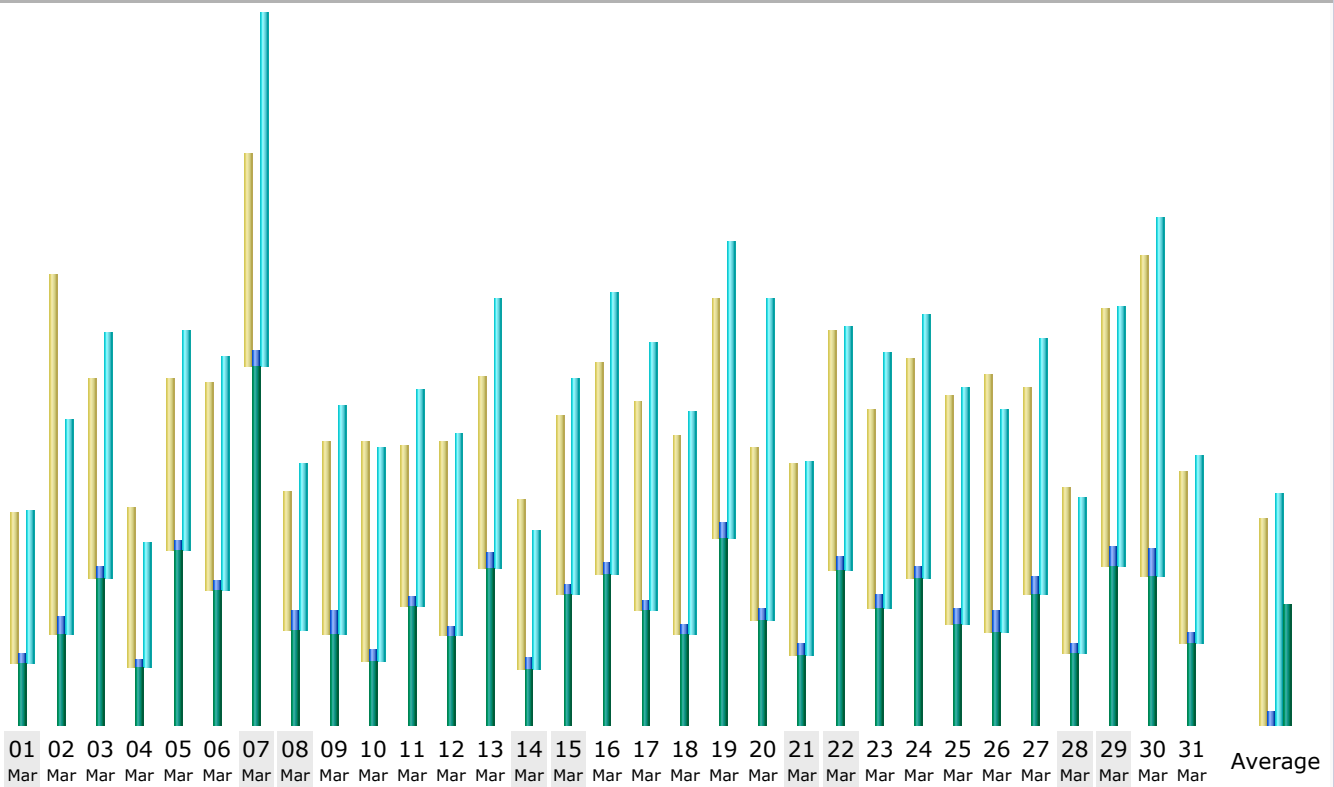

### Summary

<b>Reported period</b>	Month Mar 2015				
<b>First visit</b>	01 Mar 2015 - 00:24				
<b>Last visit</b>	31 Mar 2015 - 23:35				
	<b>Unique visitors</b>	<b>Number of visits</b>	<b>Pages</b>	<b>Hits</b>	<b>Bandwidth</b>
Viewed traffic *	<b>1,801</b>	<b>2,301</b> (1.27 visits/visitor)	<b>4,754</b> (2.06 Pages/Visit)	<b>85,035</b> (36.95 Hits/Visit)	<b>4.09 GB</b> (1862.15 KB/Visit)
Not viewed traffic *			<b>5,321</b>	<b>13,836</b>	<b>1.07 GB</b>

\* Not viewed traffic includes traffic generated by robots, worms, or replies with special HTTP status codes.

### Monthly history

Month	Unique visitors	Number of visits	Pages	Hits	Bandwidth
Jan 2015	134	147	417	4,704	440.51 MB
Feb 2015	1,519	2,041	4,289	65,117	4.71 GB
Mar 2015	1,801	2,301	4,754	85,035	4.09 GB
<b>Apr 2015</b>	<b>1,333</b>	<b>1,698</b>	<b>3,295</b>	<b>60,750</b>	<b>3.11 GB</b>
May 2015	0	0	0	0	0
Jun 2015	0	0	0	0	0
Jul 2015	0	0	0	0	0
Aug 2015	0	0	0	0	0
Sep 2015	0	0	0	0	0
Oct 2015	0	0	0	0	0
Nov 2015	0	0	0	0	0
Dec 2015	0	0	0	0	0
<b>Total</b>	<b>4,787</b>	<b>6,187</b>	<b>12,755</b>	<b>215,606</b>	<b>12.34 GB</b>

**Days of month**

Day	Number of visits	Pages	Hits	Bandwidth
01 Mar 2015	54	100	1,786	68.88 MB
02 Mar 2015	129	195	2,521	101.26 MB
03 Mar 2015	72	135	2,891	164.48 MB
04 Mar 2015	58	76	1,469	63.08 MB
05 Mar 2015	62	116	2,585	194.41 MB
06 Mar 2015	75	115	2,759	150.10 MB
07 Mar 2015	76	175	4,169	402.16 MB
08 Mar 2015	50	232	1,959	107.22 MB
09 Mar 2015	69	276	2,688	101.32 MB
10 Mar 2015	79	131	2,514	70.46 MB
11 Mar 2015	58	103	2,534	132.08 MB
12 Mar 2015	70	107	2,387	99.00 MB
13 Mar 2015	69	177	3,187	174.69 MB
14 Mar 2015	61	121	1,628	60.81 MB
15 Mar 2015	64	98	2,551	147.31 MB
16 Mar 2015	76	125	3,309	168.39 MB
17 Mar 2015	75	110	3,156	128.58 MB
18 Mar 2015	71	111	2,624	102.56 MB
19 Mar 2015	86	169	3,501	209.74 MB
20 Mar 2015	62	131	3,785	117.61 MB
21 Mar 2015	69	126	2,281	76.68 MB
22 Mar 2015	86	157	2,876	173.19 MB
23 Mar 2015	71	157	3,004	130.54 MB
24 Mar 2015	79	124	3,111	164.76 MB