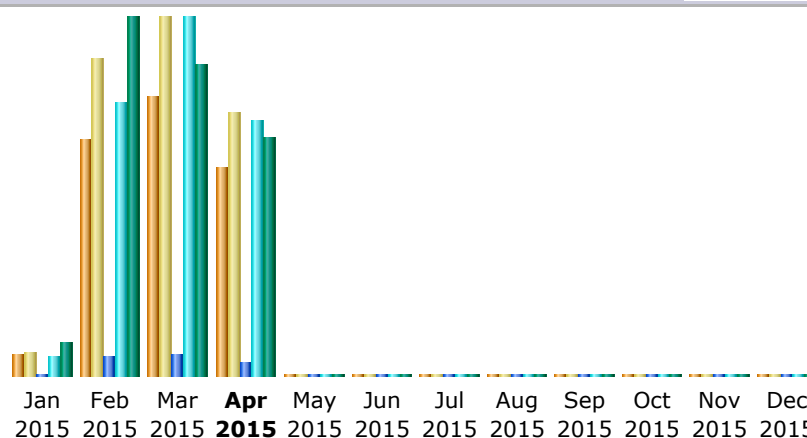

### Summary

<b>Reported period</b>	Month Mar 2015				
<b>First visit</b>	01 Mar 2015 - 00:24				
<b>Last visit</b>	31 Mar 2015 - 23:35				
	<b>Unique visitors</b>	<b>Number of visits</b>	<b>Pages</b>	<b>Hits</b>	<b>Bandwidth</b>
Viewed traffic *	<b>1,801</b>	<b>2,301</b> (1.27 visits/visitor)	<b>4,754</b> (2.06 Pages/Visit)	<b>85,035</b> (36.95 Hits/Visit)	<b>4.09 GB</b> (1862.15 KB/Visit)
Not viewed traffic *			<b>5,321</b>	<b>13,836</b>	<b>1.07 GB</b>

\* Not viewed traffic includes traffic generated by robots, worms, or replies with special HTTP status codes.

### Monthly history

Month	Unique visitors	Number of visits	Pages	Hits	Bandwidth
Jan 2015	134	147	417	4,704	440.51 MB
Feb 2015	1,519	2,041	4,289	65,117	4.71 GB
Mar 2015	1,801	2,301	4,754	85,035	4.09 GB
<b>Apr 2015</b>	<b>1,333</b>	<b>1,698</b>	<b>3,295</b>	<b>60,750</b>	<b>3.11 GB</b>
May 2015	0	0	0	0	0
Jun 2015	0	0	0	0	0
Jul 2015	0	0	0	0	0
Aug 2015	0	0	0	0	0
Sep 2015	0	0	0	0	0
Oct 2015	0	0	0	0	0
Nov 2015	0	0	0	0	0
Dec 2015	0	0	0	0	0
<b>Total</b>	<b>4,787</b>	<b>6,187</b>	<b>12,755</b>	<b>215,606</b>	<b>12.34 GB</b>

**Days of month**

Day	Number of visits	Pages	Hits	Bandwidth
01 Mar 2015	54	100	1,786	68.88 MB
02 Mar 2015	129	195	2,521	101.26 MB
03 Mar 2015	72	135	2,891	164.48 MB
04 Mar 2015	58	76	1,469	63.08 MB
05 Mar 2015	62	116	2,585	194.41 MB
06 Mar 2015	75	115	2,759	150.10 MB
07 Mar 2015	76	175	4,169	402.16 MB
08 Mar 2015	50	232	1,959	107.22 MB
09 Mar 2015	69	276	2,688	101.32 MB
10 Mar 2015	79	131	2,514	70.46 MB
11 Mar 2015	58	103	2,534	132.08 MB
12 Mar 2015	70	107	2,387	99.00 MB
13 Mar 2015	69	177	3,187	174.69 MB
14 Mar 2015	61	121	1,628	60.81 MB
15 Mar 2015	64	98	2,551	147.31 MB
16 Mar 2015	76	125	3,309	168.39 MB
17 Mar 2015	75	110	3,156	128.58 MB
18 Mar 2015	71	111	2,624	102.56 MB
19 Mar 2015	86	169	3,501	209.74 MB
20 Mar 2015	62	131	3,785	117.61 MB
21 Mar 2015	69	126	2,281	76.68 MB
22 Mar 2015	86	157	2,876	173.19 MB
23 Mar 2015	71	157	3,004	130.54 MB
24 Mar 2015	79	124	3,111	164.76 MB