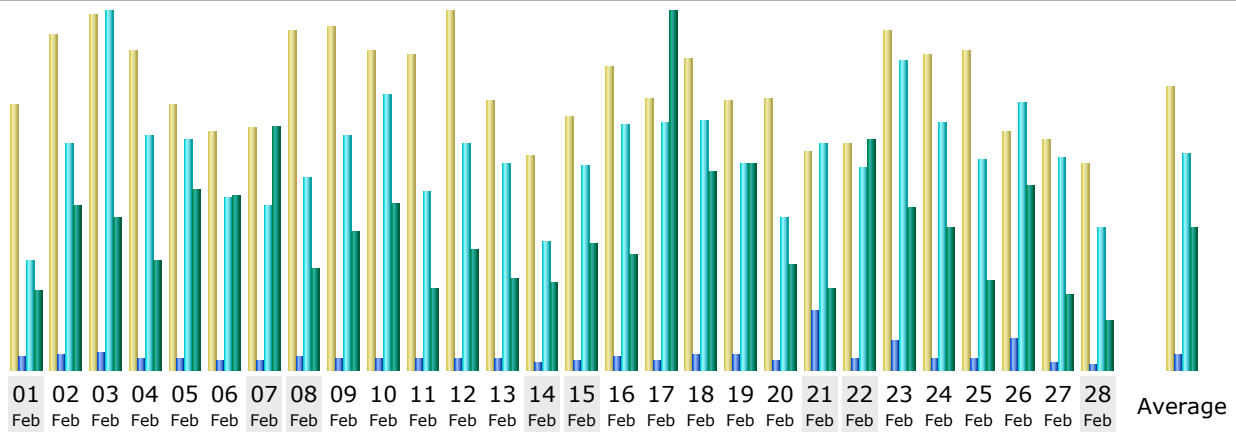

Last Update: 25 Apr 2015 - 12:04 [Update now](#)

Reported period:

Summary					
Reported period	Month Feb 2015				
First visit	01 Feb 2015 - 00:06				
Last visit	28 Feb 2015 - 21:25				
	Unique visitors	Number of visits	Pages	Hits	Bandwidth
Viewed traffic *	1,519	2,041 (1.34 visits/visitor)	4,289 (2.1 Pages/Visit)	65,117 (31.9 Hits/Visit)	4.71 GB (2417.28 KB/Visit)
Not viewed traffic *			5,043	11,646	746.11 MB

Days of month

Day	Number of visits	Pages	Hits	Bandwidth
01 Feb 2015	68	140	1,160	95.48 MB
02 Feb 2015	86	170	2,429	197.36 MB
03 Feb 2015	91	188	3,854	183.40 MB
04 Feb 2015	82	125	2,506	131.07 MB
05 Feb 2015	68	109	2,472	216.36 MB
06 Feb 2015	61	91	1,843	208.78 MB
07 Feb 2015	62	105	1,767	292.80 MB
08 Feb 2015	87	144	2,058	120.57 MB
09 Feb 2015	88	126	2,521	165.95 MB
10 Feb 2015	82	127	2,959	200.61 MB
11 Feb 2015	81	118	1,913	96.43 MB
12 Feb 2015	92	116	2,432	145.50 MB
13 Feb 2015	69	113	2,215	108.51 MB
14 Feb 2015	55	73	1,390	103.68 MB
15 Feb 2015	65	94	2,187	152.84 MB
16 Feb 2015	78	136	2,639	137.64 MB
17 Feb 2015	70	100	2,663	431.17 MB
18 Feb 2015	80	158	2,690	237.81 MB
19 Feb 2015	69	170	2,221	246.81 MB
20 Feb 2015	70	99	1,628	126.33 MB
21 Feb 2015	56	634	2,427	97.62 MB
22 Feb 2015	58	113	2,178	276.78 MB
23 Feb 2015	87	319	3,329	194.62 MB
24 Feb 2015	81	125	2,669	172.19 MB
25 Feb 2015	82	124	2,259	106.59 MB
26 Feb 2015	61	326	2,882	222.40 MB
27 Feb 2015	59	82	2,288	90.43 MB
28 Feb 2015	53	64	1,538	58.30 MB
Average	72	153	2,325	172.07 MB
Total	2,041	4,289	65,117	4.71 GB