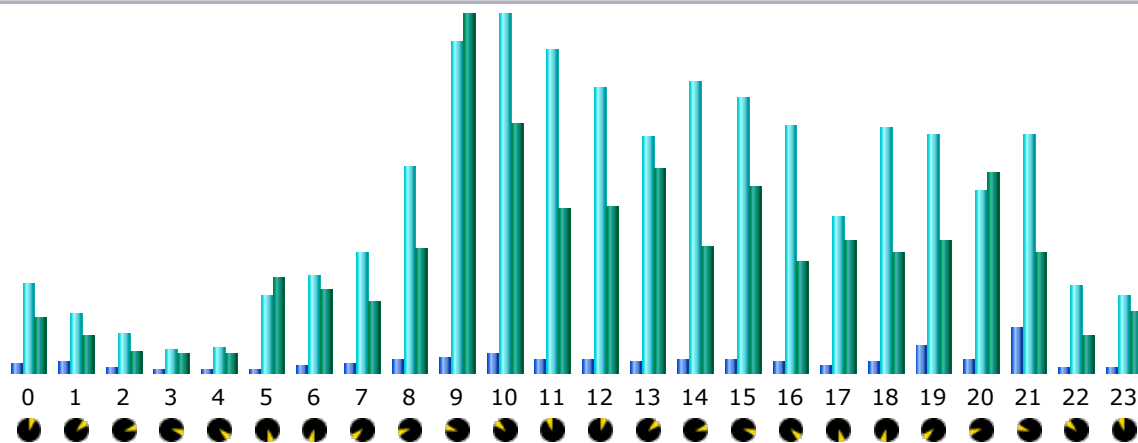

Hours

Hours	Pages	Hits	Bandwidth	Hours	Pages	Hits	Bandwidth
00	125	1,341	91.72 MB	12	202	4,326	275.69 MB
01	156	873	60.68 MB	13	176	3,565	341.30 MB
02	73	595	34.62 MB	14	190	4,400	211.25 MB
03	47	342	30.35 MB	15	200	4,178	311.35 MB
04	52	368	31.85 MB	16	165	3,756	184.68 MB
05	59	1,158	156.10 MB	17	117	2,353	220.09 MB
06	107	1,470	136.77 MB	18	159	3,718	200.81 MB
07	122	1,809	118.90 MB	19	405	3,594	221.61 MB
08	205	3,109	207.96 MB	20	186	2,758	332.76 MB
09	224	5,014	597.10 MB	21	670	3,599	199.84 MB
10	289	5,416	414.90 MB	22	77	1,323	62.95 MB